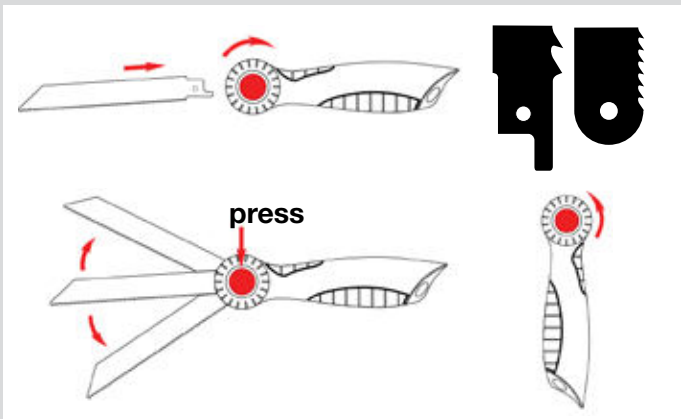

THE LATEST NEWS

**Universal hand saw handle set
4-piece, with HSS bimetel and wood saw blade**

6" = 150 mm, 9 teeth per inch (TPI) for wood

6" = 150 mm, 24 teeth per inch (TPI) for metal

12" = 300 mm, 24 teeth per inch (TPI) for metal

Universal hand saw handle set with 2 HSS bimetal and wood saw blade

4-piece, ergonomically formed 2 component handle, quick exchange of saw blade by turning the knob, three cutting positions to be fixed by just pressing a button

Item-No.	Description	p	Box qty.	Outer cart.	Barcode		
3158-90	Universal hand saw handle set with HSS bimetal and wood saw blade	p	8	8	