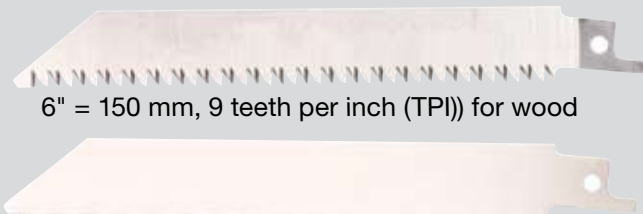

THE LATEST NEWS

**Universal hand saw handle set
4-piece, with HSS bimetel and wood saw blade**

6" = 150 mm, 9 teeth per inch (TPI) for wood

6" = 150 mm, 24 teeth per inch (TPI) for metal

12" = 300 mm, 24 teeth per inch (TPI) for metal

Universal hand saw handle set with 2 HSS bimetal and wood saw blade

4-piece, ergonomically formed 2 component handle, quick exchange of saw blade by turning the knob, three cutting positions to be fixed by just pressing a button