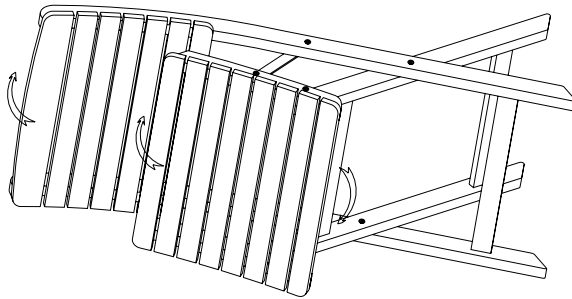

FDZN 4003

FDZN 4004

ASSEMBLY INSTRUCTION

No	Hardware	Qty (Pcs)
①	M(7x30 mm)	12
②	M(6x50 mm)	12
③	Allen Key	2

FDZN 4005

ASSEMBLY INSTRUCTION

FDZN 4006

ASSEMBLY INSTRUCTION

No.	Hardware	Qty
A	 \varnothing 7x60 mm	6 pcs
B	 64 mm	2 pcs

FDZN 4007

ASSEMBLY INSTRUCTION

No.	Hardware	Qty
A	 Ø 7x60 mm	4 pcs
B	 Ø 7x20 mm	8 pcs
C	 Ø 7x20 mm	2 pcs
D	 Ø4 mm	2 pcs

 **FIELDMANN**[®]
Home & Garden Performance