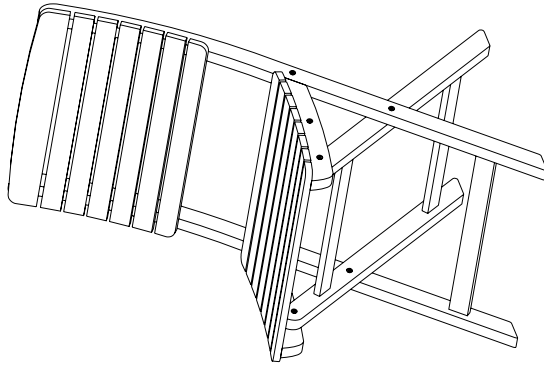

FDZN 4005

ASSEMBLY INSTRUCTION