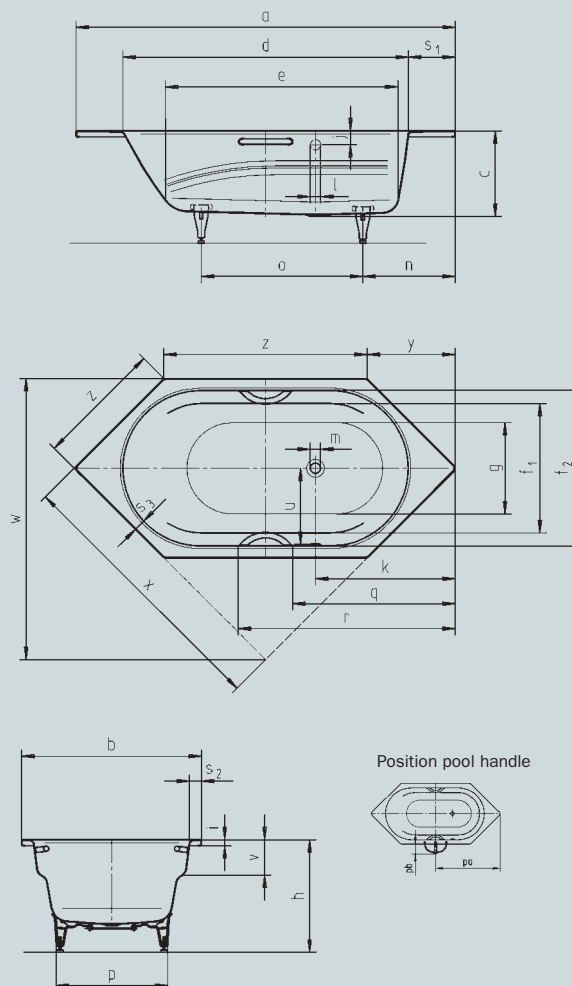

VAIO 6

VAIO 6 STAR

- one-seater bathtub with side overflow, generous width and integrated arm rests
- diverse installation possibilities, also corner installation
- also available with handles

Model no.		958 / 959
External length	a	1900 mm
External width	b	900 mm
Depth	c	430 mm
Internal length (top)	d	1430 mm
Internal length (bottom)	e	1165 mm
Internal width (top)	f ₁ ; f ₂	650; 780 mm
Internal width (bottom)	g	459 mm
Height with feet	h	555-585 mm
Height of rim	i	32 mm
Distance top edge to centre of overflow hole	j	70 mm
Distance tub edge (foot) to centre of drain hole	k	700 mm
Diameter of overflow hole	l	52 mm
Diameter of drain hole	m	52 mm
Distance foot end of tub edge to centre of base	n	595 mm
Distance between the feet	o	530 mm
Max. width of feet	p	575 mm
Distance tub edge to drilled hole in the middle	pa	950 mm
Max. overhang	pb	146 mm
Distance tub edge (foot end) to where handle starts (Mod. 959)	q	770 mm
Distance tub edge (foot end) to where handle ends (Mod. 959)	r	1030 mm
Width of rim (foot end; lengthwise)	s ₁ ; s ₂ ; s ₃	235; 60; 58 mm
Distance between centre holes	u	380 mm
Armrest depth	v	178 mm
Installation dimension; Side length; Fase	w; x; y	1409; 1357; 440 mm
Side length	z ₁ ; z ₂	1019; 636 mm
Water volume** in litres		145
Anti-slip		Ø 435 mm
Full anti-slip		900 x 300 mm

Subject to technical alterations and tolerances.
 ** 70 litres displacement on average.