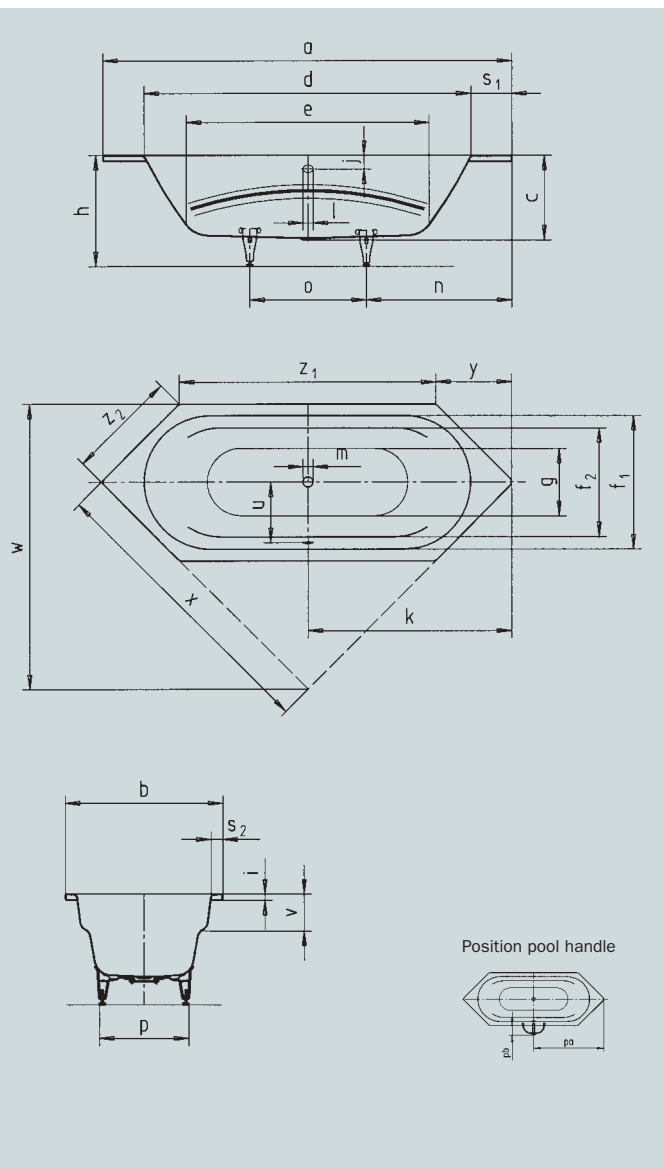

VAIO DUO 6

- bathing with a friend: two identical back rests and centrally positioned outlet
- with integrated arm rests
- diverse installation possibilities, also corner installation

Model no.		952
External length	a	2100 mm
External width	b	800 mm
Depth	c	430 mm
Internal length (top)	d	1680 mm
Internal length (bottom)	e	1248 mm
Internal width (top)	f ₁ ; f ₂	680; 555 mm
Internal width (bottom)	g	343 mm
Height with feet	h	550-590 mm
Height of rim	i	32 mm
Distance top edge to centre of overflow hole	j	70 mm
Distance tub edge (foot) to centre of drain hole	k	1050 mm
Diameter of overflow hole	l	52 mm
Diameter of drain hole	m	52 mm
Distance foot end of tub edge to centre of base	n	750 mm
Distance between the feet	o	600 mm
Max. width of feet	p	455 mm
Distance tub edge to drilled hole in the middle	pa	1050 mm
Max. overhang	pb	146 mm
Width of rim (foot end; lengthwise)	s ₁ ; s ₂	210; 60 mm
Distance between centre holes	u	332 mm
Armrest depth	v	180 mm
Installation dimension; Side length; Fase	w; x; y	1460; 1499; 390 mm
Side length	z ₁ ; z ₂	1320; 566 mm
Water volume** in litres		155
Anti-slip		Ø 435 mm
Full anti-slip		900 x 300 mm

Subject to technical alterations and tolerances.
 ** 70 litres displacement on average.