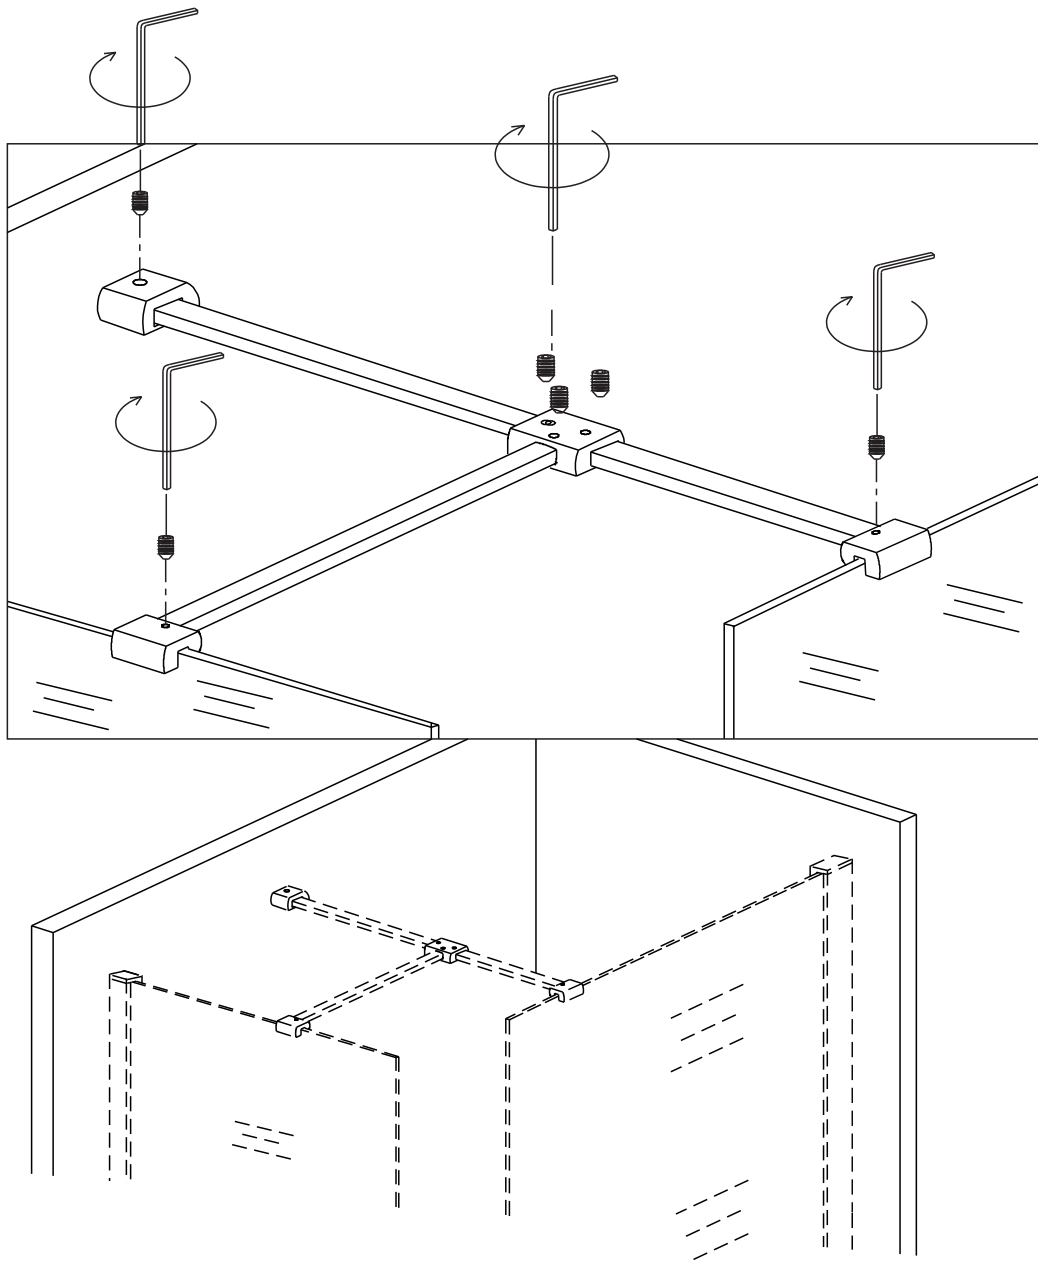

3

4

5

6

CE

Glass shower enclosure  
cleaning efficiency: conforming  
impact resistance: conforming  
operating life: conforming

GELCO s.r.o., Makovského 1341,  
163 00 Praha 6

07