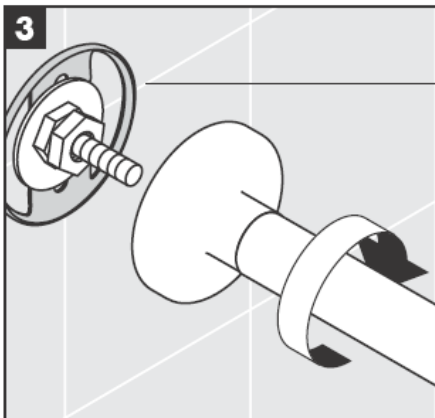

41528XXX

41520XXX