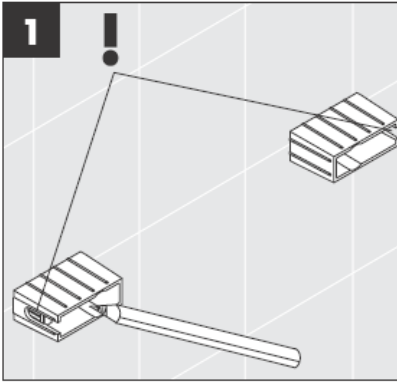

With the excentric washer it is possible to equalize tolerance of the drilling.

Decor ring only for chrome plated/gold plated variant!