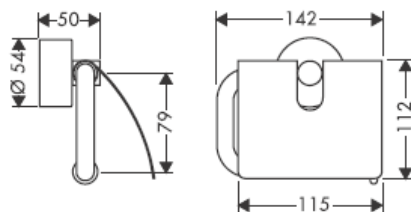

41538XXX

The glass could be of a different size as illustrated due to it being blown by mouth.