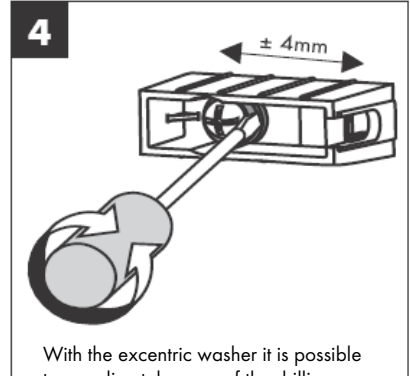

With the excentric washer it is possible to equalize tolerance of the drilling.

Decor ring only for chrome plated/gold plated variant!