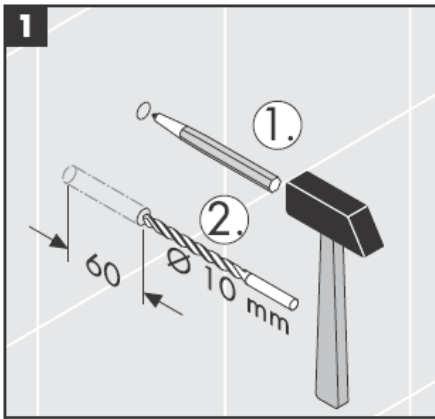

41528XXX

41520XXX