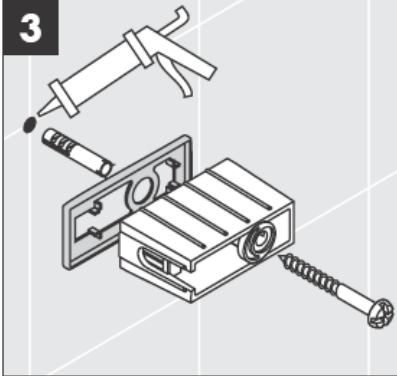

With the excentric washer it is possible to equalize tolerance of the drilling.

Decor ring only for chrome plated/gold plated variant!