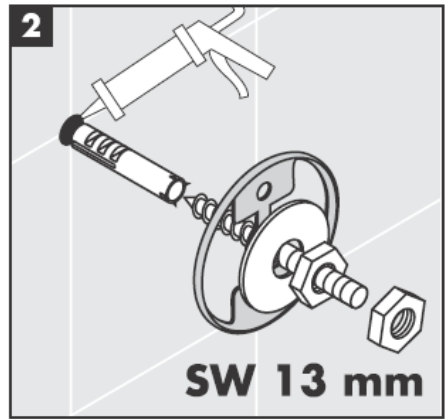

41528XXX

41520XXX