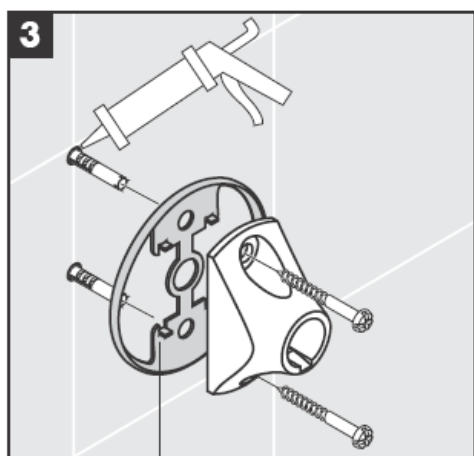

41535XXX

41536XXX

41538XXX

The glass could be of a different size as illustrated due to it being blown by mouth.

Decor ring only for chrome plated/gold plated variant!

---

Lift off pump and lid for filling and cleaning.