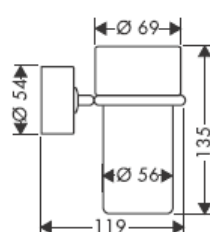

41534XXX

The glass could be of a different size as illustrated due to it being blown by mouth.