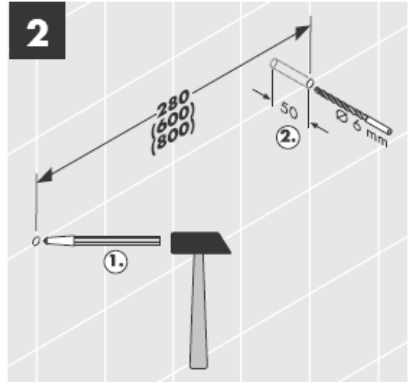

With the excentric washer it is possible to equalize tolerance of the drilling.

Decor ring only for chrome plated/gold plated variant!