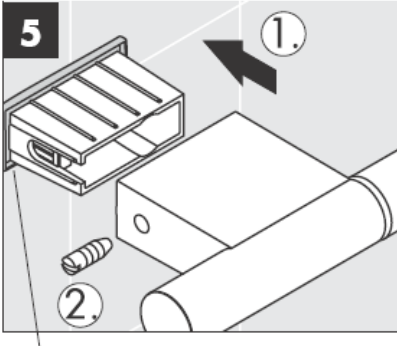

With the excentric washer it is possible to equalize tolerance of the drilling.

Decor ring only for chrome plated/gold plated variant!