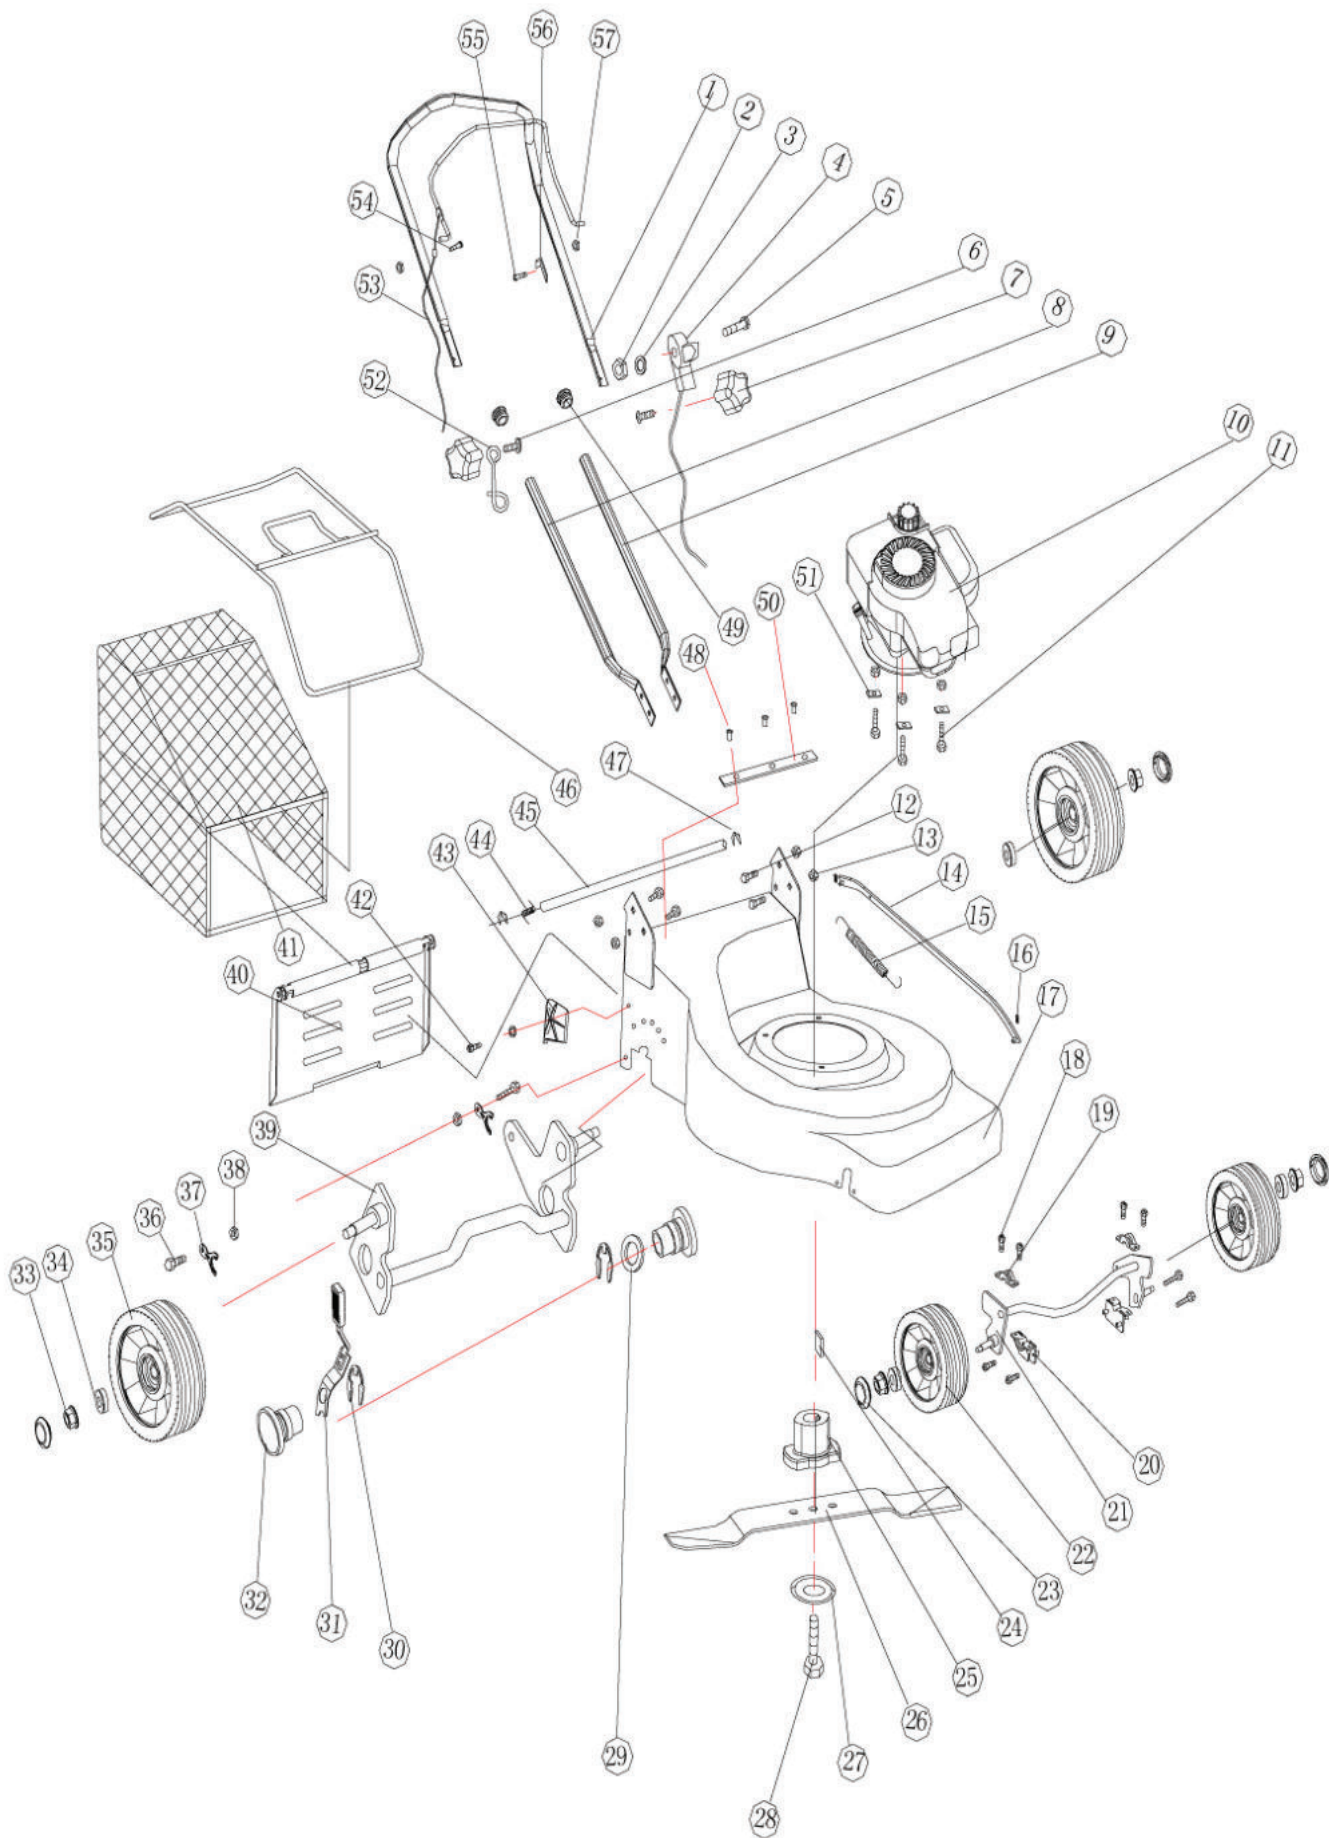

1	Upper handle
2	Bolt M6
3	Nut 6
4	Lever
5	Screw M6×55
6	Bolt
7	Screw with plastic nut
8	Inferior handle
9	Inferior handle?
10	Engine 1P60
11	Nut M8
12	Screw
13	Bolt M8
14	Cutting height rod
15	Spring
16	Pin
17	Deck
18	Screw ST4.8×16
19	Holdfast superior
20	Holdfast inferior
21	Front axle
22	Front wheel
23	Front wheel disc
24	Blade adapter key
25	Blade adapter
26	Blade
27	Flat washer
28	Blade screw
29	Washer $\Phi$ 22.5
30	Clip 9
31	Cutting height lever
32	Bear support
33	Locknut M8
34	Screw
35	Wheel
36	Screw M6×12
37	Stalk block
38	Screw
39	Rear axle
40	Rear deflector
41	Grass catcher bag
42	Screw ST4.8-19
43	Plastic cover