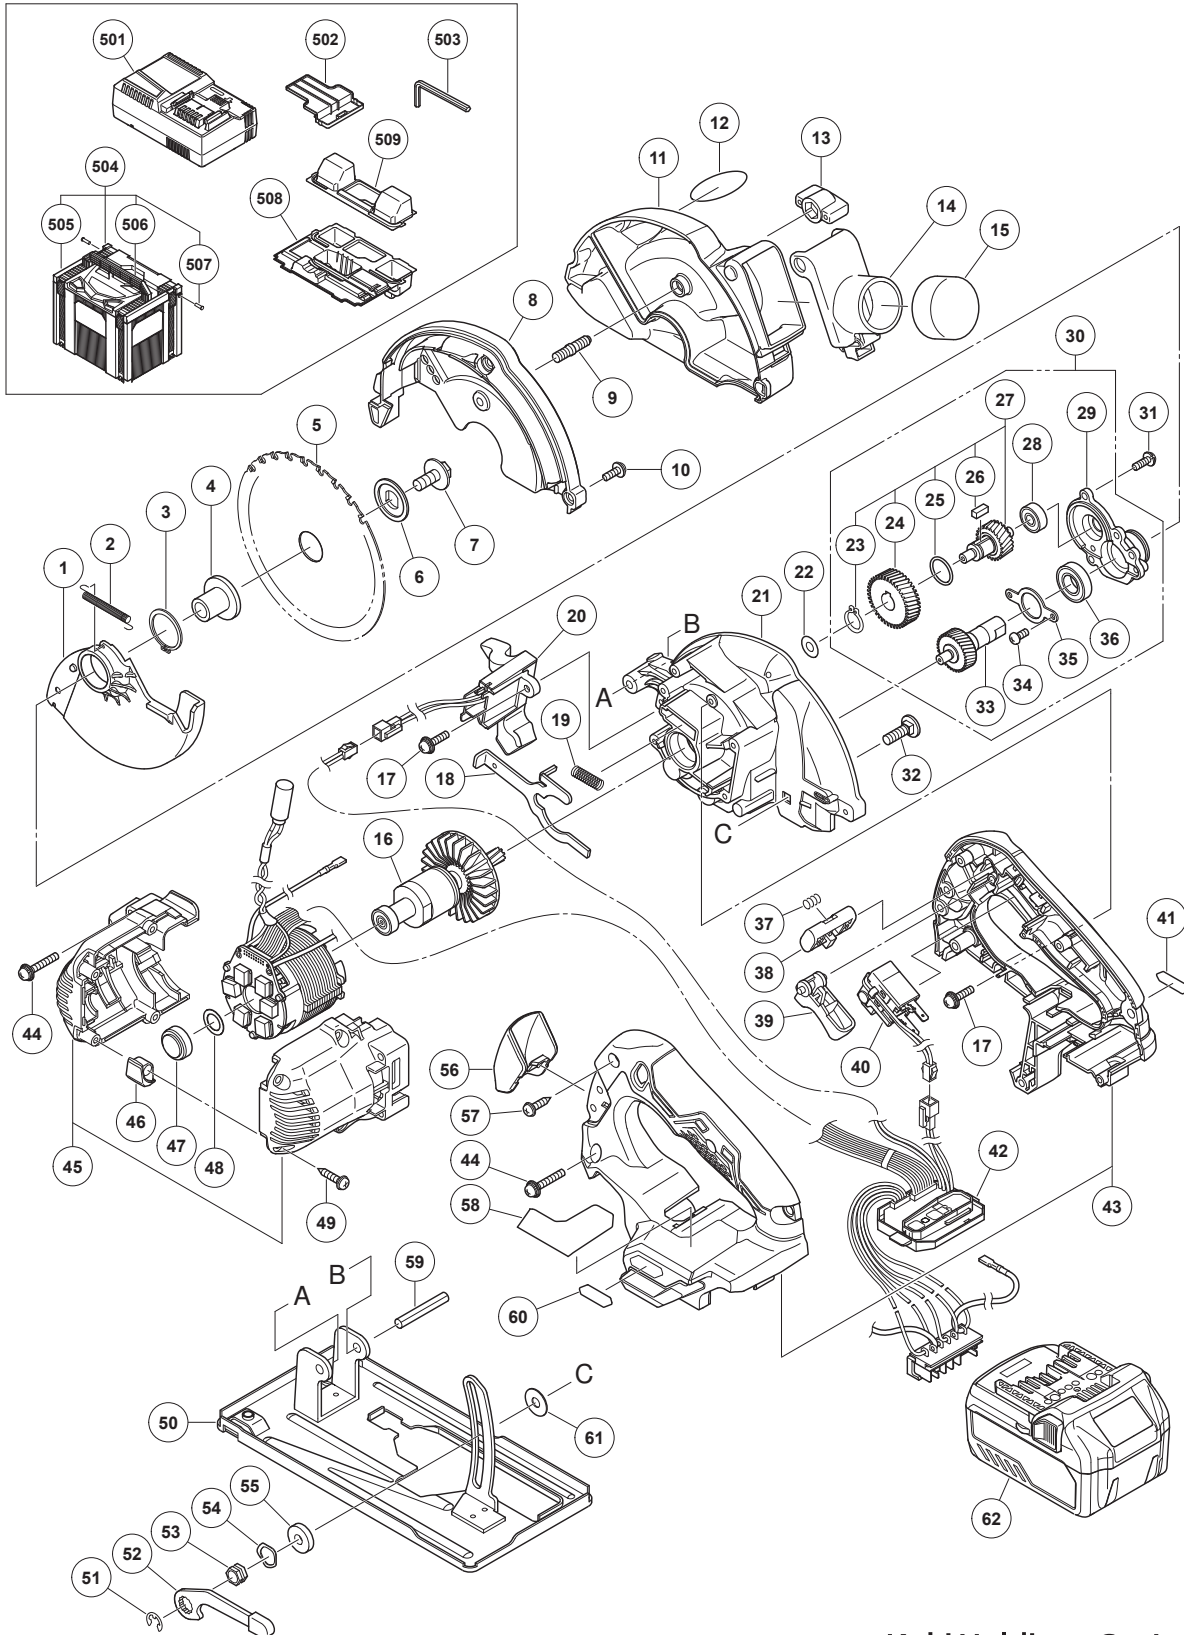

ELECTRIC TOOL PARTS LIST

CORDLESS METAL CUTTER Model CD 3605DA

2019 · 3 · 25
(E1)

PARTS

CD 3605DA

ITEM NO.	CODE NO.	DESCRIPTION	NO. USED	REMARKS
1	374360	LOWER GUARD	1	
2	374253	RETURN SPRING	1	
3	939548	RETAINING RING FOR D22 SHAFT (10 PCS.)	1	
4	374254	WASHER (A)	1	
5	374352	TCT SAW BLADE 125MM-D20 HOLE-NT28	1	
6	374255	WASHER (B)	1	
7	338917	HEX. FLANGE BOLT	1	
8	374357	SAW COVER (B)	1	
9	324894	SPECIAL BOLT	1	
10	333781	MACHINE SCREW (W/WASHER) M4 X 12 (BLACK)	3	
11	374356	SAW COVER (A)	1	
12		BRAND LABEL	1	
13	307882	WING NUT M6	1	
14	374347	DUST COVER	1	
15	324891	CAP	1	
16	361100	ROTOR	1	
17	305691	MACHINE SCREW (W/WASHERS) M4 X 14 (BLACK)	2	
18	374247	LOCK LEVER	1	
19	334225	SPRING	1	
20	374241	LED (A)	1	
21	375405	GEAR COVER (A)	1	
22	329975	WASHER (A)	1	
23	316487	RETAINING RING FOR D11 SHAFT	1	
24	338925	FIRST GEAR	1	
25	319567	O-RING (S-15)	1	
26	930511	FEATHER KEY 4 X 4 X 10	1	
27	374250	SECOND SHAFT ASS'Y	1	INCLUD.23-26
28	606ZZM	BALL BEARING 606VV	1	
29	374239	BEARING HOLDER	1	
30	374252	BEARING HOLDER ASS'Y	1	INCLUD.27-29,33-36
31	951039	MACHINE SCREW (W/SP. WASHER) M4 X 12	3	
32	375031	BOLT (SQUARE) M6 X 20	1	
33	374251	SPINDLE GEAR SET	1	
34	949203	MACHINE SCREW M3 X 8 (10 PCS.)	2	
35	338922	BEARING COVER	1	
36	6901VV	BALL BEARING 6901VV	1	
37	374781	SPRING	1	
38	374780	KNOB	1	
39	338899	TRIGGER	1	
40	371907	SWITCH	1	
41	373914	MV LABEL (B)	1	
42	341046	STATOR FET PCB ASS'Y	1	INCLUD.20
43	374302	HANDLE SET (GREEN)	1	
44	375104	MACHINE SCREW (W/WASHERS) M4	6	
45	374240	HOUSING SET	1	
46	336554	CUSHION	2	
47	338928	RUBBER BUSHING	1	
48	375110	WASHER	1	
49	301653	TAPPING SCREW (W/FLANGE) D4 X 20 (BLACK)	4	
50	374358	BASE (C)	1	