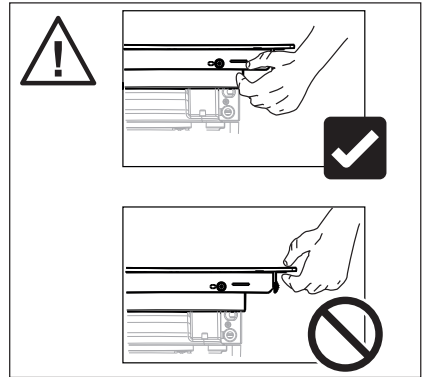

L1	Brown
L2	Black
N	Blue
N	Grey
⊕	Yellow / Green

380V - 415V 2N ~

L1	Brown
L2	Black
N1	Blue
N2	Grey
⊕	Yellow / Green

6

7

9

9

112.0711.854