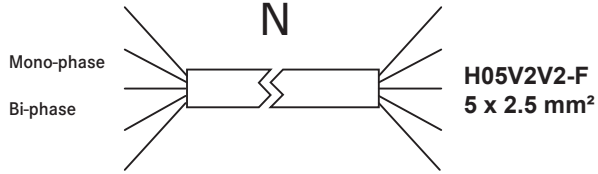

2

2 mm

3

4

5

220V - 240V 1N ~

L	Black
L	Brown
N	Blue
N	Grey
⊕	Yellow / Green

380V - 415V 2N ~

L1	Brown
L2	Black
N	Blue
N	Grey
⊕	Yellow / Green

380V - 415V 2N ~

L1	Brown
L2	Black
N1	Blue
N2	Grey
⊕	Yellow / Green

6

7

9

9

112.0711.854