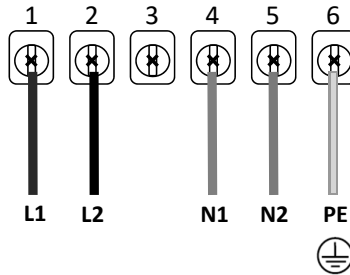

2

2 mm

3

4

5

220V - 240V 1N ~

L	Black
L	Brown
N	Blue
N	Grey
⊕	Yellow / Green

380V - 415V 2N ~

L1	Brown
L2	Black
N	Blue
N	Grey
⊕	Yellow / Green

380V - 415V 2N ~

L1	Brown
L2	Black
N1	Blue
N2	Grey
⊕	Yellow / Green

6

7

9

9

112.0711.854