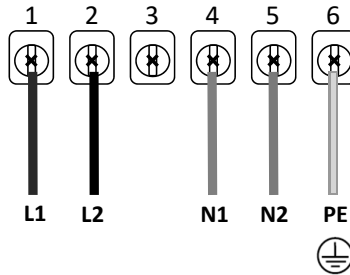

2

2 mm

4x

3

4

220V - 240V 1N ~

L	Black
L	Brown
N	Blue
N	Grey
⊕	Yellow / Green

380V - 415V 2N ~

L1	Brown
L2	Black
N	Blue
N	Grey
⊕	Yellow / Green

380V - 415V 2N ~

L1	Brown
L2	Black
N1	Blue
N2	Grey
⊕	Yellow / Green

6

7

8

A

B