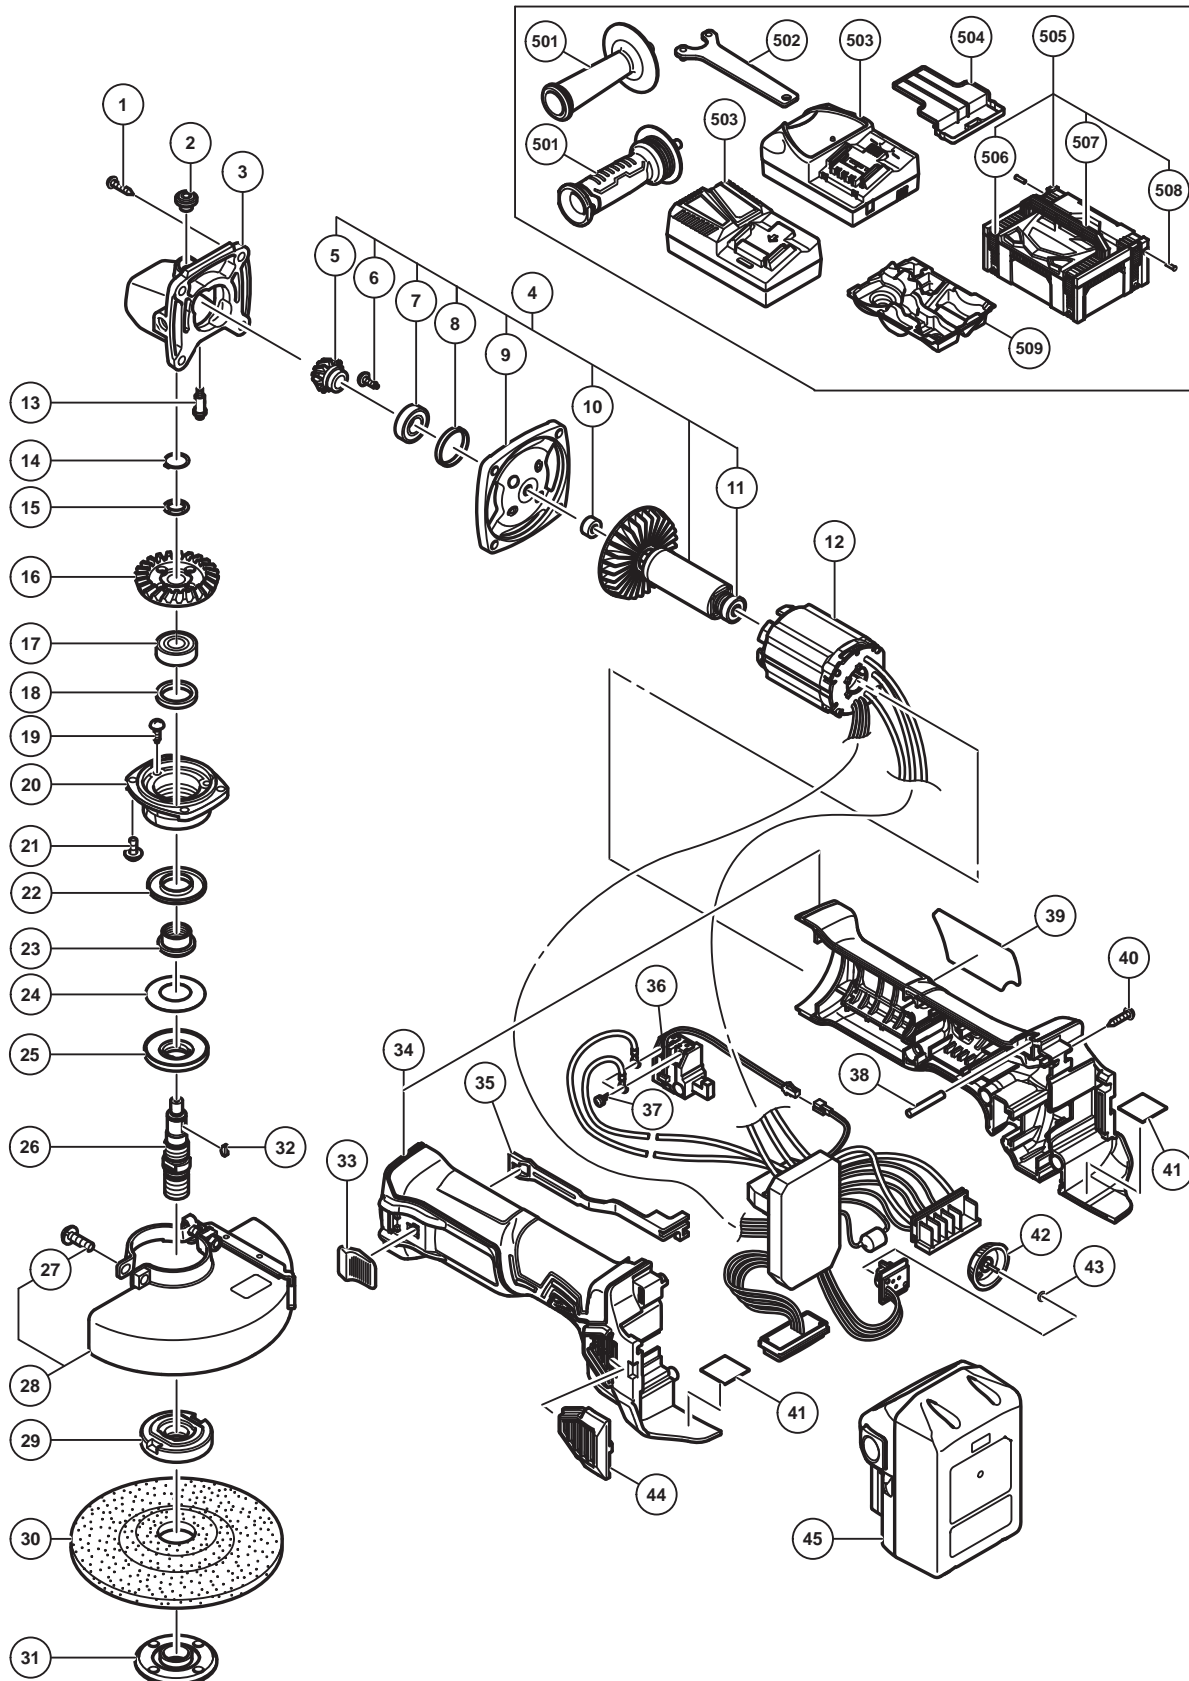

ELECTRIC TOOL PARTS LIST

■ CORDLESS DISC GRINDER

2017. 5 .18

Model G 18DBBVL

(E1)

PARTS

G 18DBBVL

ITEM NO.	CODE NO.	DESCRIPTION	NO. USED	REMARKS
1	328643	TAPPING SCREW (W/FLANGE) D4 X 23 (BLACK)	4	
2	301944	PUSHING BUTTON	1	
3	339183	GEAR COVER ASS'Y	1	INCLUD.2,13
4	360991	ROTOR INNER COVER SET	1	INCLUD.5-11
5	371811	PINION	1	
6	371814	SLOTTED HD. SCREW (SEAL LOCK) M4	2	
7	371033	BALL BEARING 6900VVCM	1	
8	328453	RUBBER RING (A)	1	
9	371816	INNER COVER	1	
10	371927	DISTANCE RING (A)	1	
11	333826	BALL BEARING 625DD	1	
12	371687	WIRING ASS'Y	1	INCLUD.36,37,42,43
13	301943	LOCK PIN	1	
14	316487	RETAINING RING FOR D11 SHAFT	1	
15	316486	WAVE WASHER	1	
16	328364	GEAR	1	
17	6001DD	BALL BEARING 6001DDCMPS2L	1	
18	372126	FELT PACKING	1	
19	301936	SLOTTED HD. SCREW (SEAL LOCK) M4 X 10	3	
20	372124	PACKING GLAND	1	
21	307127	SEAL LOCK SCREW (W/SP. WASHER) M4 X 12	4	
22	372183	FRINGER	1	
23	371672	SLEEVE (B)	1	
24	371673	BELLEVILLE SPRING (B)	1	
25	371674	SUPPORT BODY (B)	1	
26	371685	SPINDLE (E)	1	
27	338868	SLOTTED PLUS SCREW M5	1	
28	333840	TOOLLESS WHEEL GUARD 125MM	1	INCLUD.27
29	371677	WHEEL WASHER (C)	1	
30	316822	D. C. WHEELS 125MM A36Q (25 PCS.)	1	
31	339579	WHEEL NUT M14	1	
32	302047	WOODRUFF KEY	1	
33	314428	SLIDE KNOB	1	
34	371690	HOUSING (A).(B) SET	1	
35	371682	SLIDE BAR	1	
36	338900	SWITCH	1	
37	307887	MACHINE SCREW (W/WASHER) M3.5 X 6	2	
38	338869	PIN	1	
39		NAME PLATE	1	
40	301653	TAPPING SCREW (W/FLANGE) D4 X 20 (BLACK)	5	
41	338871	RUBBER CUSHION (B)	2	
42	337875	DIAL	1	
43	338981	O-RING (I.D 2.8)	1	
44	338870	FILTER	2	
45	335790	BATTERY BSL 1850 (EUROPE,AUS,NZL)	2	INCLUD.504