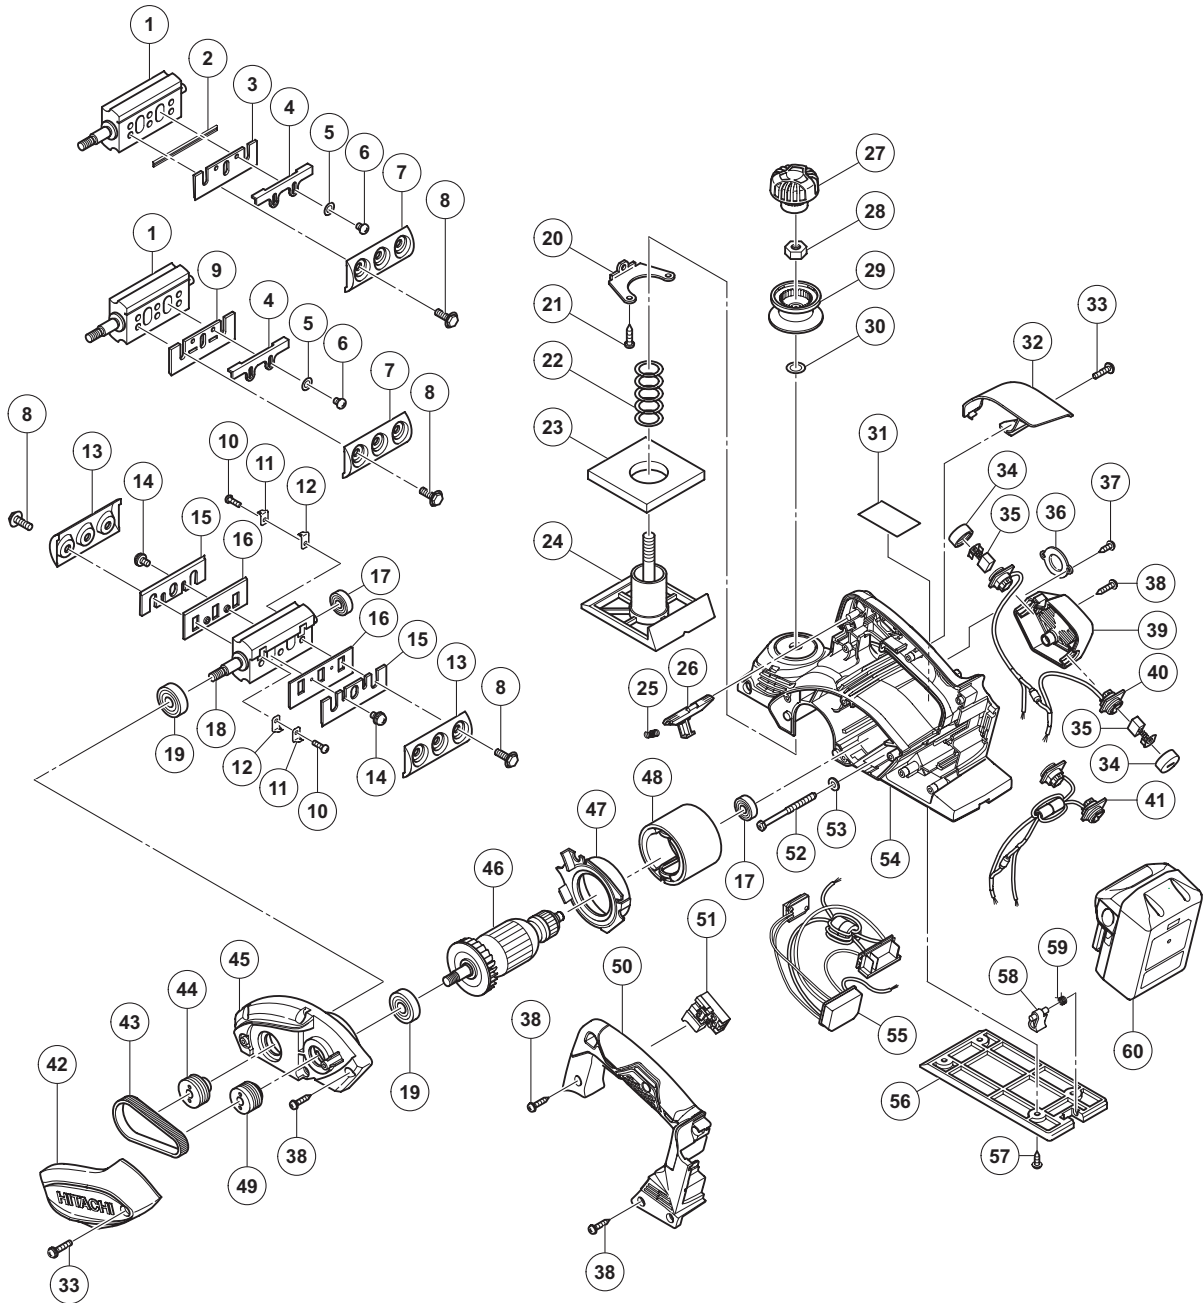

ELECTRIC TOOL PARTS LIST

CORDLESS PLANER Model P 18DSL

2014·1·30
(E1)

PARTS

P 18DSL

ITEM NO.	CODE NO.	DESCRIPTION	NO. USED	REMARKS	
*	1	334480	CUTTER BLOCK ASS'Y (W/B.B)	1	INCLUD.17,19 EXCEPT FOR IND
*	2	879418	PLANER BLADES (1 PAIR)	2	FOR DOUBLE EDGE BLADE TYPE
*	3	334478	SET PLATE (B) (1 PAIR)	2	FOR DOUBLE EDGE BLADE TYPE
*	4	314754	SET PLATE (A)	2	EXCEPT FOR IND
*	5	949423	WASHER M4 (10 PCS.)	4	EXCEPT FOR IND
*	6	949213	MACHINE SCREW M4 X 5 (10 PCS.)	4	EXCEPT FOR IND
*	7	316398	BLADE HOLDER (1 PAIR)	2	EXCEPT FOR IND
	8	336574	BOLT M6	6	
*	9	314746	PLANER BLADES 82MM (1 PAIR)	2	EXCEPT FOR DOUBLE EDGE BLADE TYPE
*	10	949216	MACHINE SCREW M4 X 10 (10 PCS.)	4	EXCEPT FOR DOUBLE EDGE BLADE TYPE FOR IND
*	11	958731Z	HOLDER SPRING (B)	4	EXCEPT FOR DOUBLE EDGE BLADE TYPE FOR IND
*	12	958732Z	GUARD PLATE (A)	4	EXCEPT FOR DOUBLE EDGE BLADE TYPE FOR IND
*	13	958734Z	BLADE HOLDER (1 PAIR)	2	EXCEPT FOR DOUBLE EDGE BLADE TYPE FOR IND
*	14	976815	MACHINE SCREW (W/WASHERS) M4 X 8	4	EXCEPT FOR DOUBLE EDGE BLADE TYPE FOR IND
*	15	958728	PLANER BLADES 82MM (1 PAIR)	2	EXCEPT FOR DOUBLE EDGE BLADE TYPE FOR IND
*	16	958733Z	BACK METAL	2	EXCEPT FOR DOUBLE EDGE BLADE TYPE FOR IND
	17	608VVM	BALL BEARING 608VVC2PS2L	2	
*	18	334481	CUTTER BLOCK ASS'Y (W/B.B)	1	INCLUD.10-12,17,19 EXCEPT FOR DOUBLE EDGE BLADE TYPE FOR IND
	19	6200VV	BALL BEARING 6200VVCMP2L	2	
	20	958945	SCREW PLATE	1	
	21	954004	TAPPING SCREW D4 X 16	1	
	22	958709	SPRING	1	
	23	958708	RUBBER PACKING	1	
	24	334739	FRONT BASE	1	
	25	301631	SPRING (F)	1	
	26	336481	KNOB	1	
	27	334494	KNOB (A)	1	
	28	334497	LOCK NUT M10	1	
*	29	336486	KNOB (B)	1	
*	29	336487	KNOB (B)	1	FOR USA,CAN
	30	301659	WASHER (B)	1	
	31		NAME PLATE	1	
	32	334501	TIP COVER	1	
	33	333163	MACHINE SCREW (BLACK) M4 X 16	3	
	34	336490	BRUSH CAP	2	
	35	999017	CARBON BRUSH (1 PAIR)	2	
	36	334492	BEARING COVER	1	
	37	309470	TAPPING SCREW (W/FLANGE) D4 X 12 (BLACK)	2	
	38	301653	TAPPING SCREW (W/FLANGE) D4 X 20 (BLACK)	11	
	39	336485	TAIL COVER	1	
	40	336576	BRUSH HOLDER	1	
*	41	336577	BRUSH HOLDER (W/FERRITE CORE)	1	FOR EUROPE,GBR,FRA,TUR,NOR,SWE,DEN,FIN,KOR
	42	336575	BELT COVER	1	
	43	958718	BELT	1	
	44	336489	PULLEY (B)	1	
	45	334486	END BRACKET	1	
	46	360969	ARMATURE DC 18V	1	
	47	334493	FAN GUIDE	1	
	48	319846	MAGNET	1	