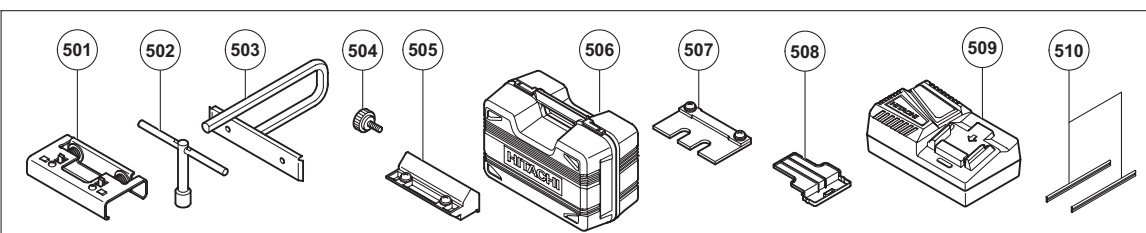

ELECTRIC TOOL PARTS LIST

CORDLESS PLANER Model P 18DSL

2014·1·30
(E1)

PARTS

P 18DSL

ITEM NO.	CODE NO.	DESCRIPTION	NO. USED	REMARKS	
*	1	334480	CUTTER BLOCK ASS'Y (W/B.B)	1	INCLUD.17,19 EXCEPT FOR IND
*	2	879418	PLANER BLADES (1 PAIR)	2	FOR DOUBLE EDGE BLADE TYPE
*	3	334478	SET PLATE (B) (1 PAIR)	2	FOR DOUBLE EDGE BLADE TYPE
*	4	314754	SET PLATE (A)	2	EXCEPT FOR IND
*	5	949423	WASHER M4 (10 PCS.)	4	EXCEPT FOR IND
*	6	949213	MACHINE SCREW M4 X 5 (10 PCS.)	4	EXCEPT FOR IND
*	7	316398	BLADE HOLDER (1 PAIR)	2	EXCEPT FOR IND
	8	336574	BOLT M6	6	
*	9	314746	PLANER BLADES 82MM (1 PAIR)	2	EXCEPT FOR DOUBLE EDGE BLADE TYPE
*	10	949216	MACHINE SCREW M4 X 10 (10 PCS.)	4	EXCEPT FOR DOUBLE EDGE BLADE TYPE FOR IND
*	11	958731Z	HOLDER SPRING (B)	4	EXCEPT FOR DOUBLE EDGE BLADE TYPE FOR IND
*	12	958732Z	GUARD PLATE (A)	4	EXCEPT FOR DOUBLE EDGE BLADE TYPE FOR IND
*	13	958734Z	BLADE HOLDER (1 PAIR)	2	EXCEPT FOR DOUBLE EDGE BLADE TYPE FOR IND
*	14	976815	MACHINE SCREW (W/WASHERS) M4 X 8	4	EXCEPT FOR DOUBLE EDGE BLADE TYPE FOR IND
*	15	958728	PLANER BLADES 82MM (1 PAIR)	2	EXCEPT FOR DOUBLE EDGE BLADE TYPE FOR IND
*	16	958733Z	BACK METAL	2	EXCEPT FOR DOUBLE EDGE BLADE TYPE FOR IND
	17	608VVM	BALL BEARING 608VVC2PS2L	2	
*	18	334481	CUTTER BLOCK ASS'Y (W/B.B)	1	INCLUD.10-12,17,19 EXCEPT FOR DOUBLE EDGE BLADE TYPE FOR IND
	19	6200VV	BALL BEARING 6200VVCMP2L	2	
	20	958945	SCREW PLATE	1	
	21	954004	TAPPING SCREW D4 X 16	1	
	22	958709	SPRING	1	
	23	958708	RUBBER PACKING	1	
	24	334739	FRONT BASE	1	
	25	301631	SPRING (F)	1	
	26	336481	KNOB	1	
	27	334494	KNOB (A)	1	
	28	334497	LOCK NUT M10	1	
*	29	336486	KNOB (B)	1	
*	29	336487	KNOB (B)	1	FOR USA,CAN
	30	301659	WASHER (B)	1	
	31		NAME PLATE	1	
	32	334501	TIP COVER	1	
	33	333163	MACHINE SCREW (BLACK) M4 X 16	3	
	34	336490	BRUSH CAP	2	
	35	999017	CARBON BRUSH (1 PAIR)	2	
	36	334492	BEARING COVER	1	
	37	309470	TAPPING SCREW (W/FLANGE) D4 X 12 (BLACK)	2	
	38	301653	TAPPING SCREW (W/FLANGE) D4 X 20 (BLACK)	11	
	39	336485	TAIL COVER	1	
	40	336576	BRUSH HOLDER	1	
*	41	336577	BRUSH HOLDER (W/FERRITE CORE)	1	FOR EUROPE,GBR,FRA,TUR,NOR,SWE,DEN,FIN,KOR
	42	336575	BELT COVER	1	
	43	958718	BELT	1	
	44	336489	PULLEY (B)	1	
	45	334486	END BRACKET	1	
	46	360969	ARMATURE DC 18V	1	
	47	334493	FAN GUIDE	1	
	48	319846	MAGNET	1	