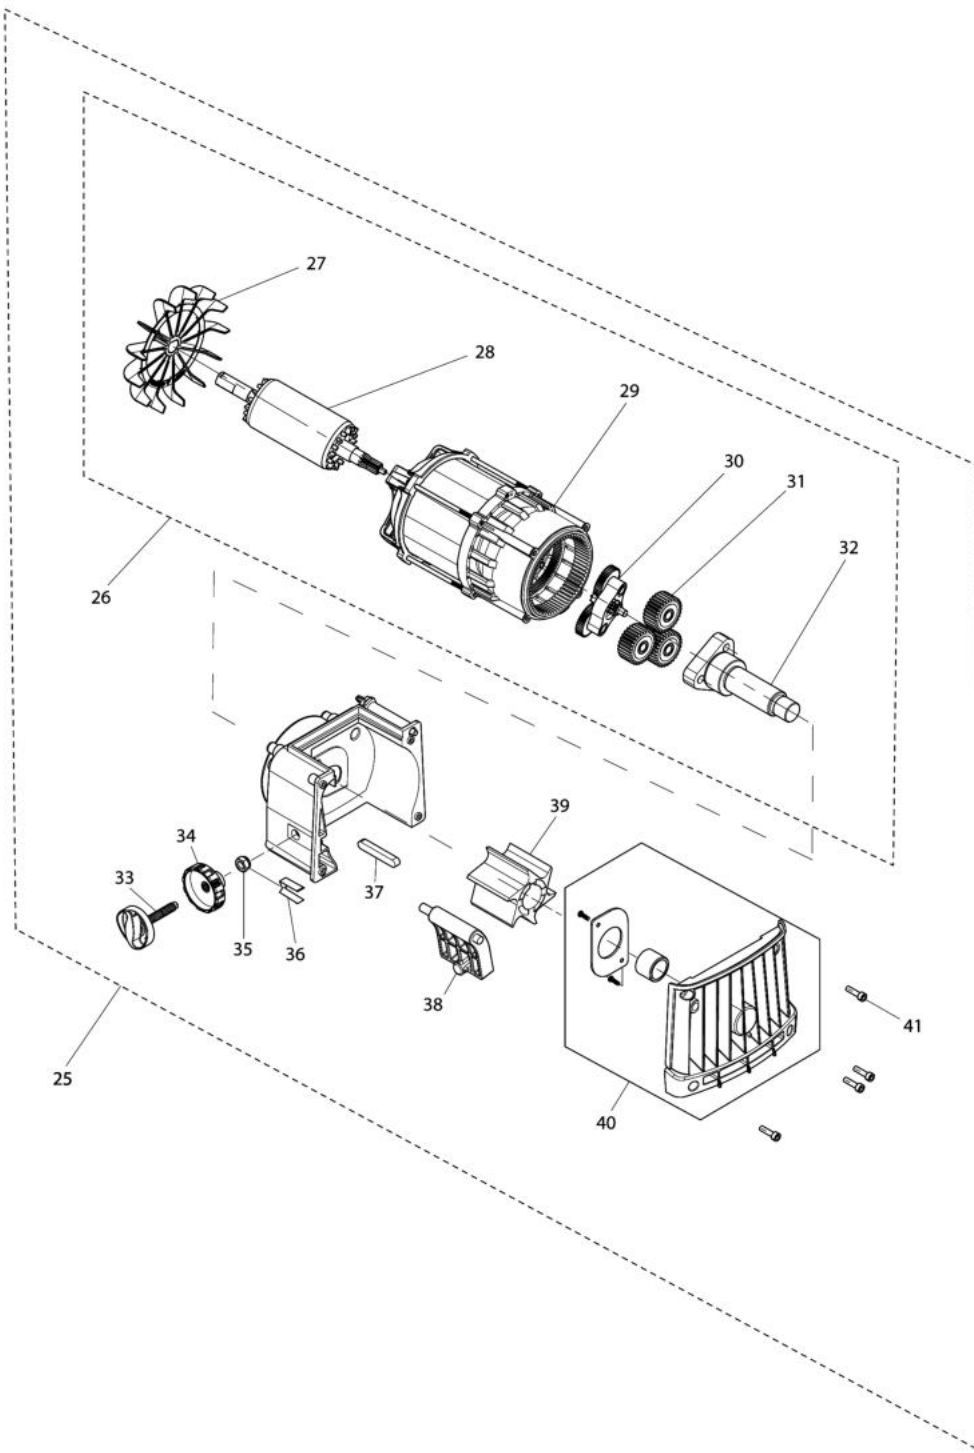

Model No.UD2500 ELECTRIC SHREDDER