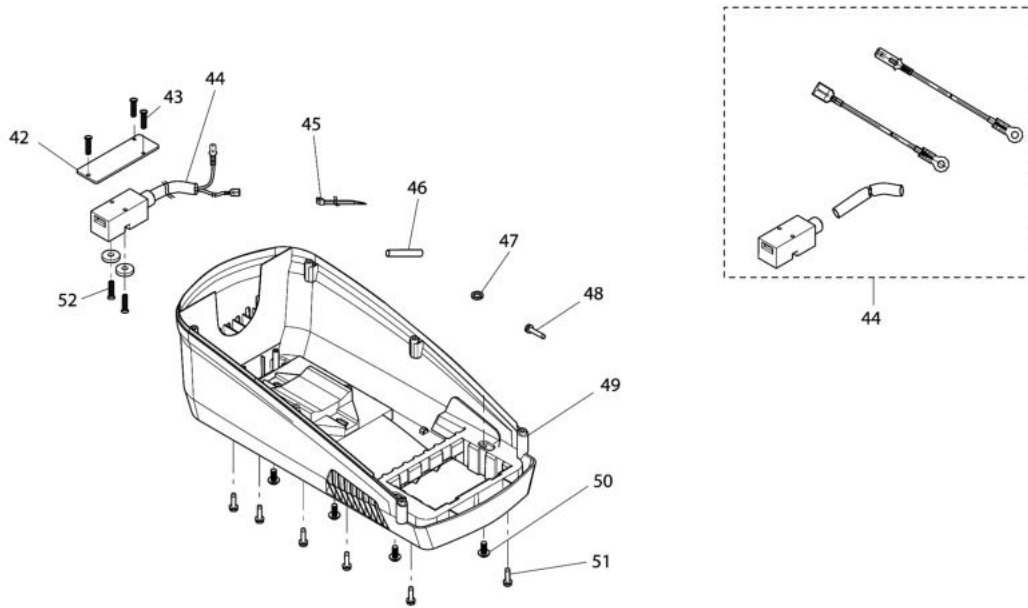

Model No.UD2500 ELECTRIC SHREDDER