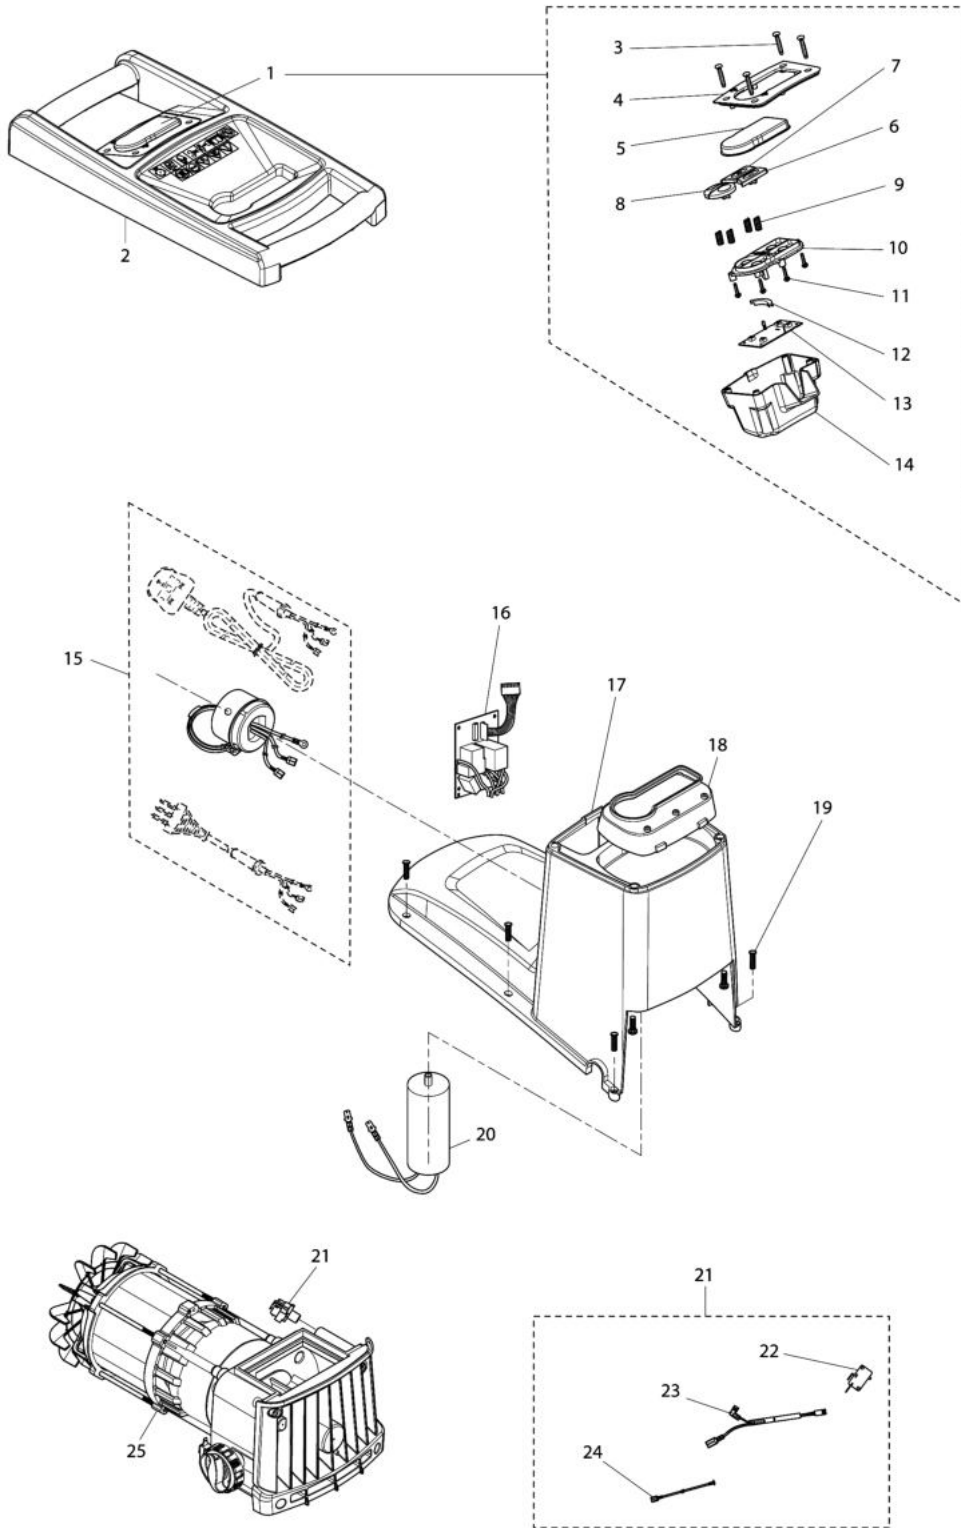

Model No.UD2500 ELECTRIC SHREDDER