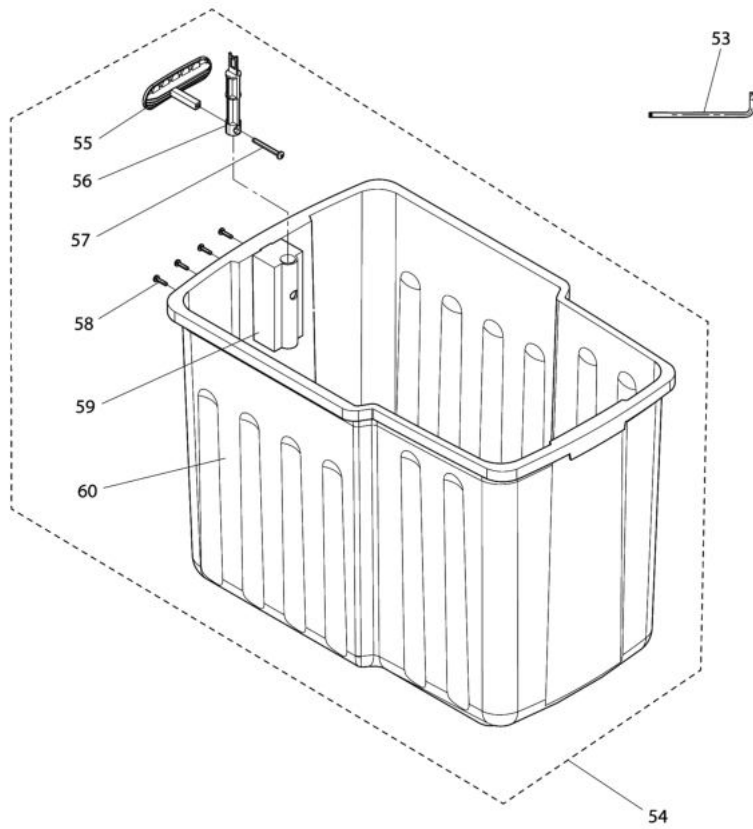

Model No.UD2500 ELECTRIC SHREDDER