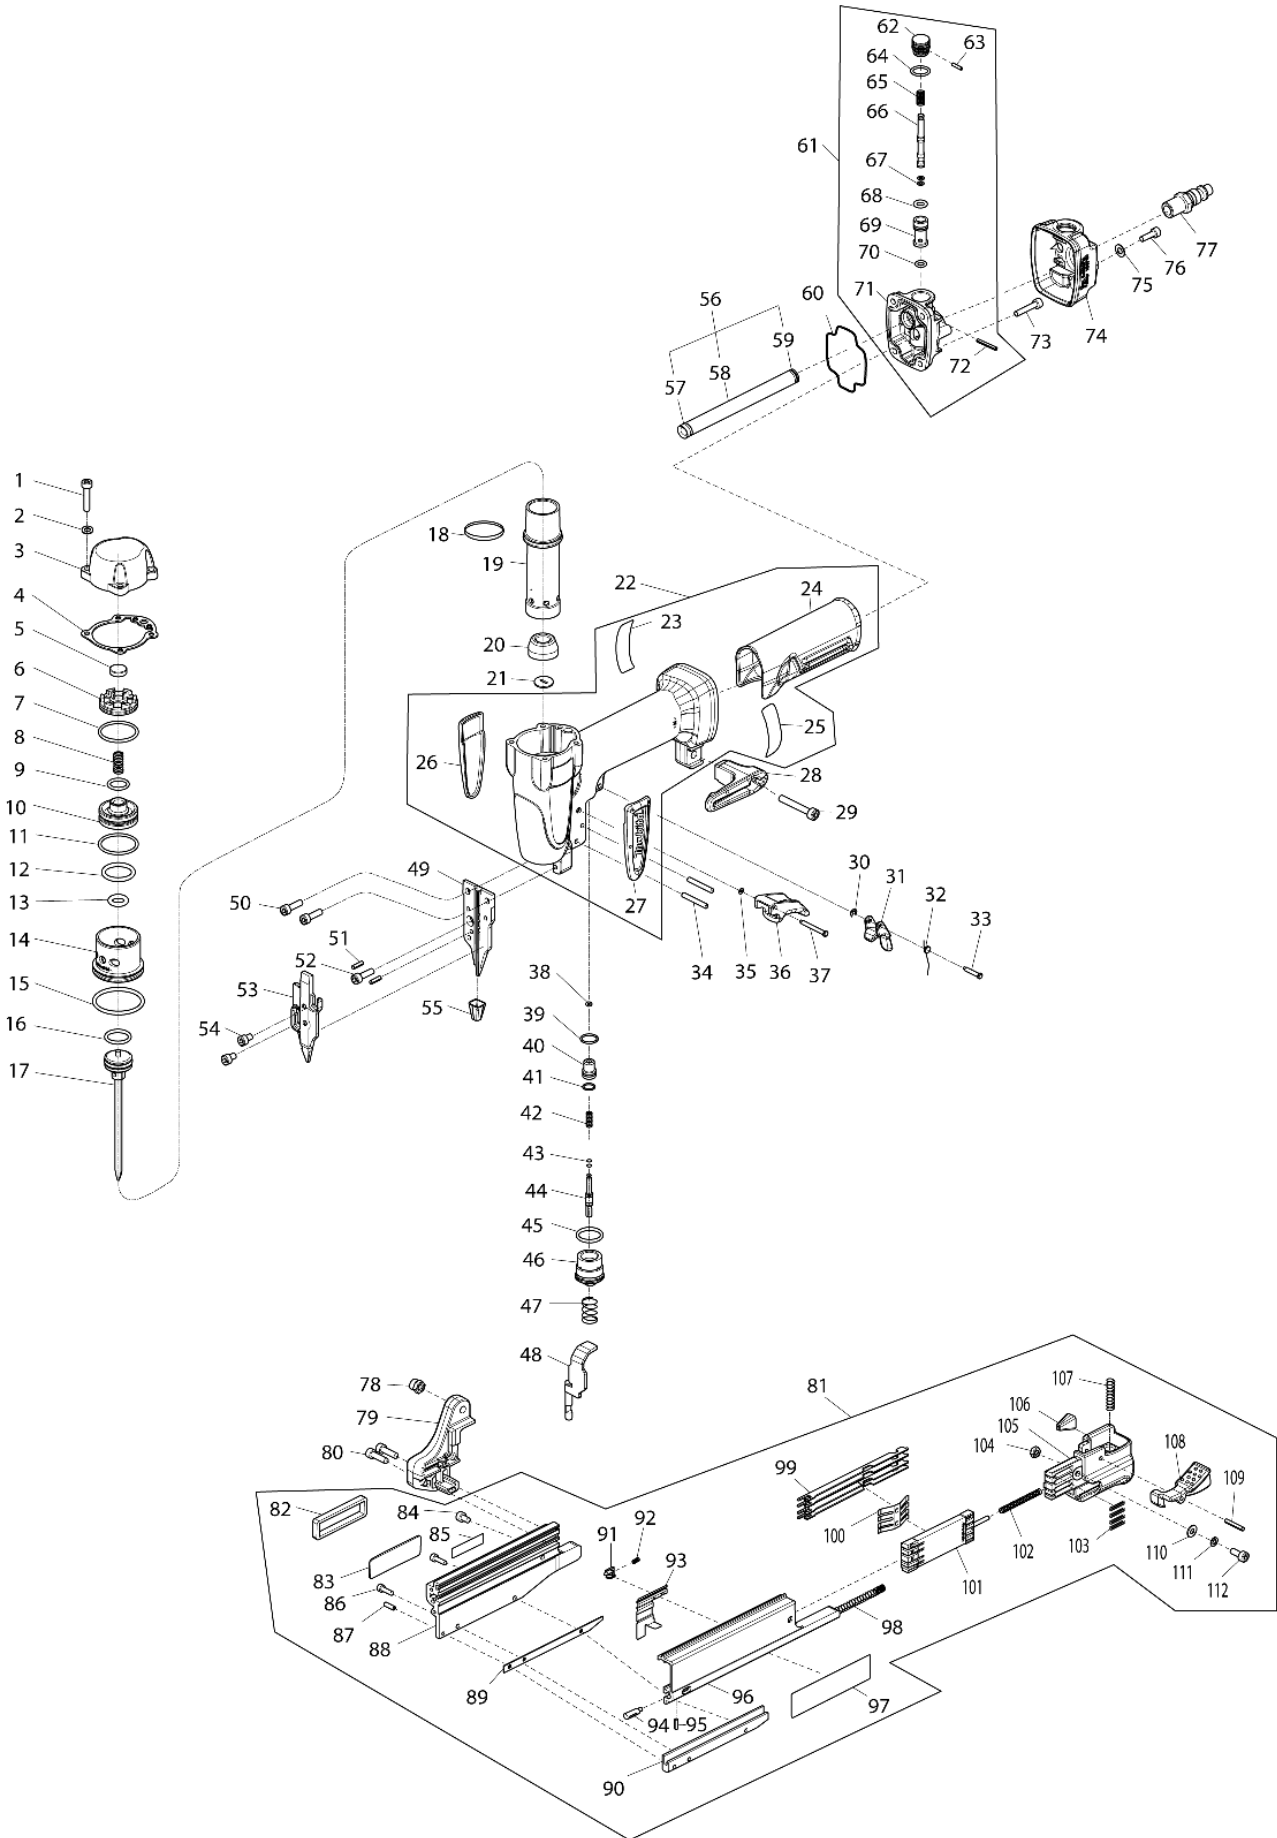

Diagram / Parts List

AF353

PNEUMATIC PIN NAILER

(NL) AF353 / PNEUMATIC PIN NAILER

AF353 / PNEUMATIC PIN NAILER

Item	Sub	Parts No.	Parts Description	Qty	I/C	E/C No.	Close No.	Remark
001		HY00000530	HEX.SOCKETHEADBOLTM4X20	4				
002		HY00000070	FLAT WASHER4	4				
003		HY00000544	TOPCAP	1				
004		HY00000578	TOPCAPGASCKET	1				
005		HY00000581	CUSHIONV	1				
006		HY00000594	HEADVALVEGUIDE	1				
007		HY00000417	ORING25	1				
008		HY00000626	COMPRESSIONSPRING5	1				
009		HY00000010	O-RING 12	1				
010		HY00000593	HEADVALVE	1				
011		HY00000417	ORING25	1				
012		HY00000406	ORING19	1				
013		HY00000415	ORING8.5	1				
014		HY00000555	CYLINDERSEPARATER	1				
015		HY00000418	ORING32.5	1				
016		HY00000413	ORING15.5	1				
017		HY00000549	DRIVERCOMPLETE	1				
018		HY00000416	ORING23.5	1				
019		HY00000600	CYLINDER	1				
020		HY00000547	FRONTCUSHION	1				
021		HY00000484	FRONTSEAL	1				
022		HY00000640	HOUSINGCOMPLETE	1				
	D10		INC.23-27					
023		HY00000586	AF353NAMEPLATE	1				
024		HY00000556	GRIP	1				
025		HY00000105	CAUTION LABEL	1				
026		HY00000425	HOUSINGBUMPERR	1				
027		HY00000424	HOUSINGBUMPERL	1				
028		HY00000062	HOOK	1				
029		HY00000075	HEX.SOCKET HEAD BOLT M5X30	1				
030		HY00000064	STOP RING (EXT) E-2.5	1				
031		HY00000435	LOCKLEVER	1				
032		HY00000617	TORSIONSPRING3	1				
033		HY00000638	PIN3	1				
034		HY00000682	SPRINGPIN3-25	2				
035		HY00000411	ORING2	1				
036		HY00000434	TRIGGER	1				
037		HY00000595	PIN3	1				
038		HY00000411	ORING2	1				
039		HY00000420	ORING	1				
040		HY00000598	TRIGGERVALVEGUIDE	1				
041		HY00000419	ORING	1				
042		HY00000548	COMPRESSIONSPRING4	1				
043		HY00000037	O-RING 3	2				
044		HY00000516	TRIGGERVALVESTEM	1				
045		HY00000010	O-RING 12	1				
046		HY00000597	TRIGGERVALVECASE	1				
047		HY00000705	COMPRESSION SPRING 10	1				
048		HY00000438	LINK	1				
049		HY00000604	DRIVERGUIDE	1				
050		HY00000681	HEX.SOCKETHEADBOLTM4X14	2				
051		HY00000680	SPRINGPIN2.5-10	2				
052		HY00000681	HEX.SOCKETHEADBOLTM4X14	1				
053		HY00000534	DRIVERGUIDECOVER	1				
054		HY00000071	HEX.SOCKET HEAD BOLT M4X6	2				
055		HY00000561	NOSEADAPTER	1				
056		HY00000568	PIPECOMPLETE	1				
	D10		INC.57-59					
057		HY00000398	ORING6.5	1				
058		HY00000572	PIPE	1				
059		HY00000398	ORING6.5	1				
060		HY00000579	SEALRING	1				
061		HY00000496	AIRDUSTERCOMPLETE	1				
	D10		INC.62-72					
062		HY00000573	DUSTERBUTTON	1				