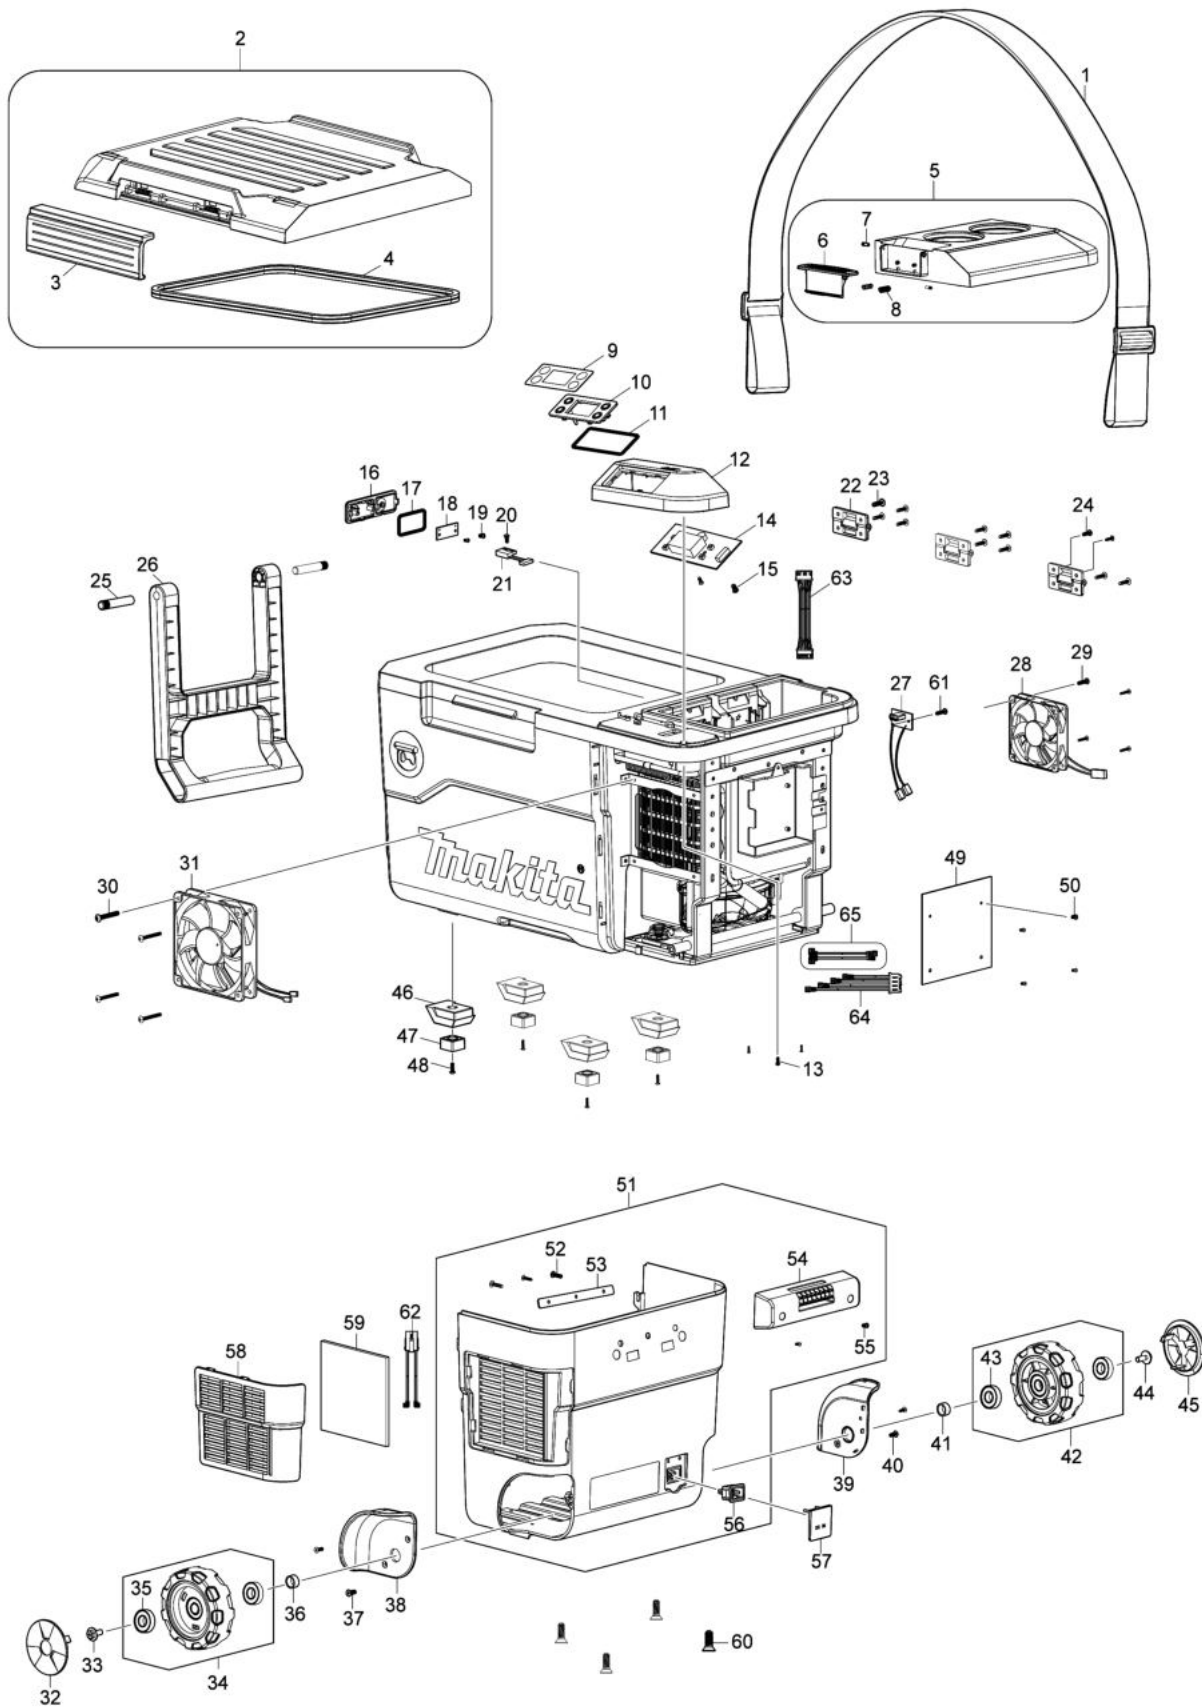

Model No.DCW180 CORDLESS COOLER & WARMER BOX

Model No.DCW180 CORDLESS COOLER & WARMER BOX

Položka	Číslo dílu	Popis	Změna	Množství	New/Old	Možnost 1	Možnost 2	Poznámka
001	A-71093	SHOULDER BELT		1				
002	WL00000004	TOP COVER ASSY		1				
D10		INC. 3,4						
003	WL00000005	HANDLE A		1				
004	WL00000006	SEALING		1				
005	WL00000007	BATTERY COVER		1				
D10		INC. 6,7,8						
006	WL00000008	HANDLE B		1				
007	WL00000009	SHAFT 3MM (BATTERY BOX HANDLE)		2				
008	WL00000010	COMPRESSION SPRING 5MM		2				
009	WL00000072	CONTROL FILM B		1				
010	WL00000012	BUTTON PCB		1				
011	WL00000013	SEALING B		1				
012	WL00000014	CONTROL PANEL		1				
013	WL00000015	TAPPING SCREW 3X10		3				
014	WL00000016	CONTROL PCB		1				
015	WL00000017	TAPPING SCREW 3X8		2				
016	WL00000018	THERMOSTAT TOP COVER		1				
017	WL00000019	SEALING C		1				
018	WL00000020	LIGHT BOARD ASSY		1				
019	WL00000017	TAPPING SCREW 3X8		2				
020	WL00000015	TAPPING SCREW 3X10		1				
021	WL00000021	MAGNETIC SWITCH WITH CABLE		1				
022	WL00000022	HINGE		3				
023	WL00000023	TAPPING SCREW 4X16		10				
024	WL00000024	TAPPING SCREW 4X12		2				
025	WL00000025	SHAFT 10MM (DRAG HANDLE)		2				
026	WL00000026	DRAG HANDLE		1				
027	WL00000027	USB PCB WITH CABLE		1				
028	WL00000028	FAN (AIR OUTLET) WITH CABLE		1				
029	WL00000029	PAN HEAD SCREW M4X35		4				
030	WL00000029	PAN HEAD SCREW M4X35		4				
031	WL00000030	FAN (AIR INLET) WITH CABLE		1				
032	WL00000031	WHEEL COVER		1				
033	WL00000032	SCREW M6X16 WITH WASHER		1				
034	WL00000033	WHEEL ASSY		1				
D10		INC. 35						
035	WL00000034	BEARING FOR SHAFT		2				
036	WL00000035	SHAFT SLEEVE 12MM		1				
037	WL00000036	COUNTERSUNK TAPPING SCREW 4X12		2				
038	WL00000037	LEFT WHEEL COVER		1				
039	WL00000038	RIGHT WHEEL COVER		1				