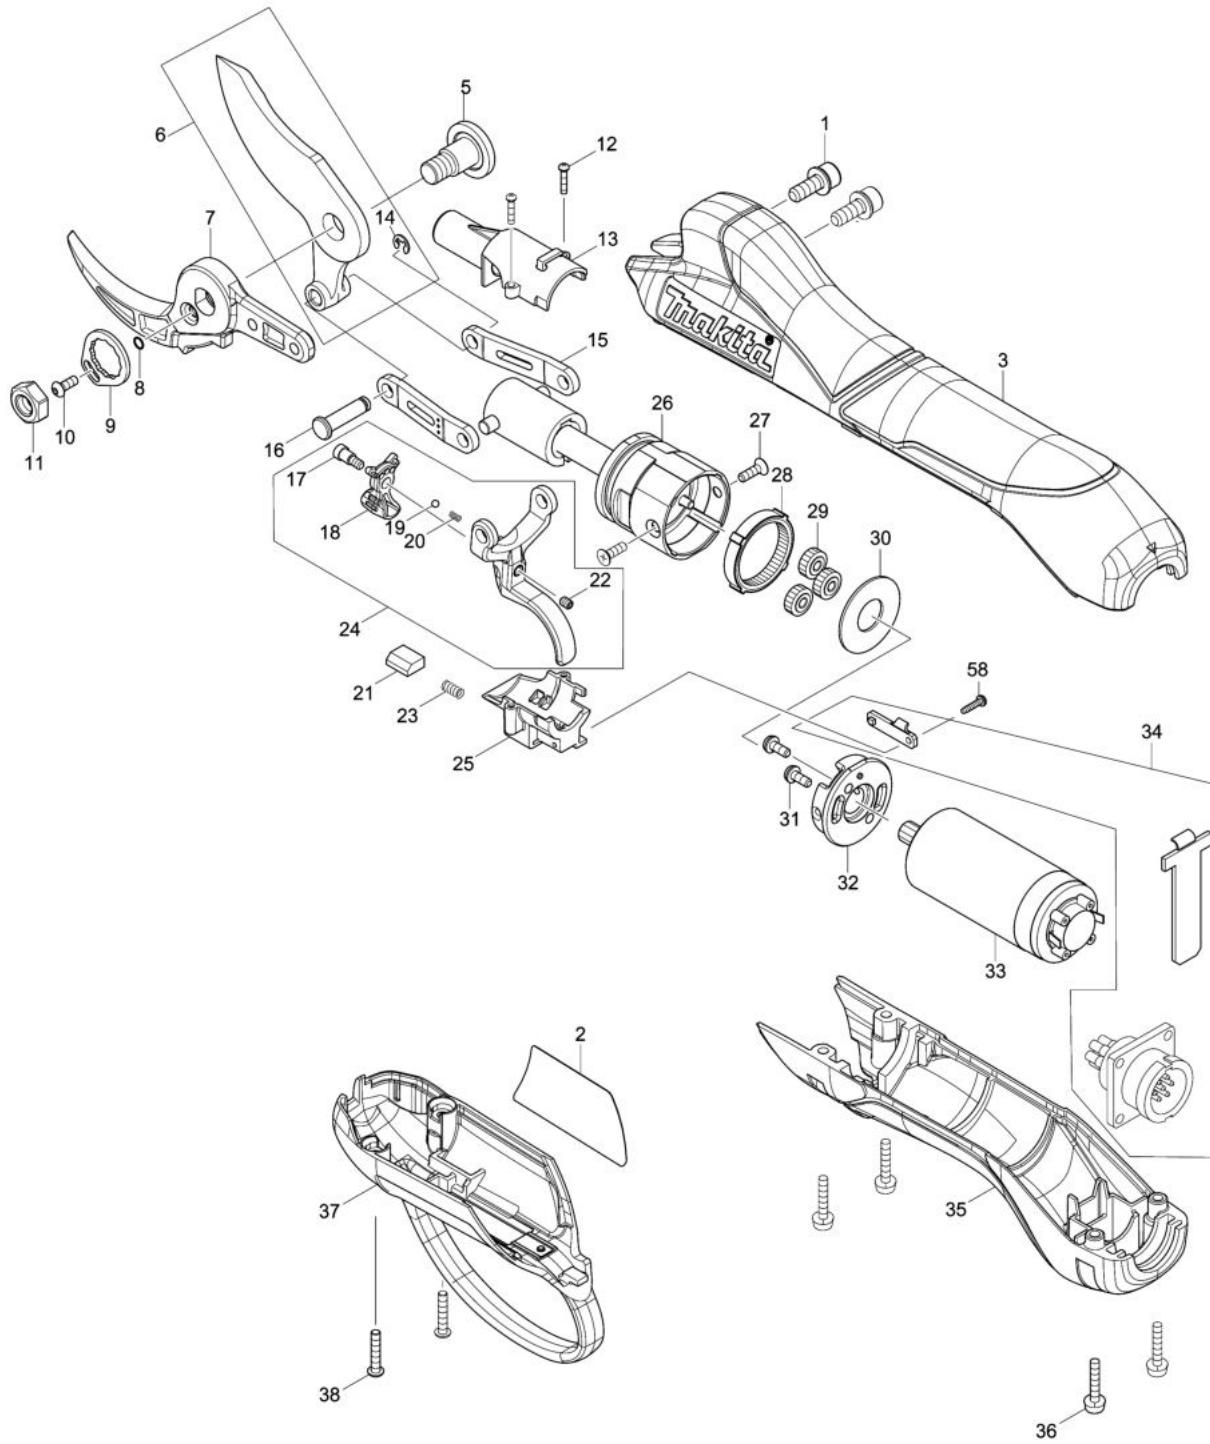

Model No.DUP362 BATTERY POWERED PRUNING SHEARS