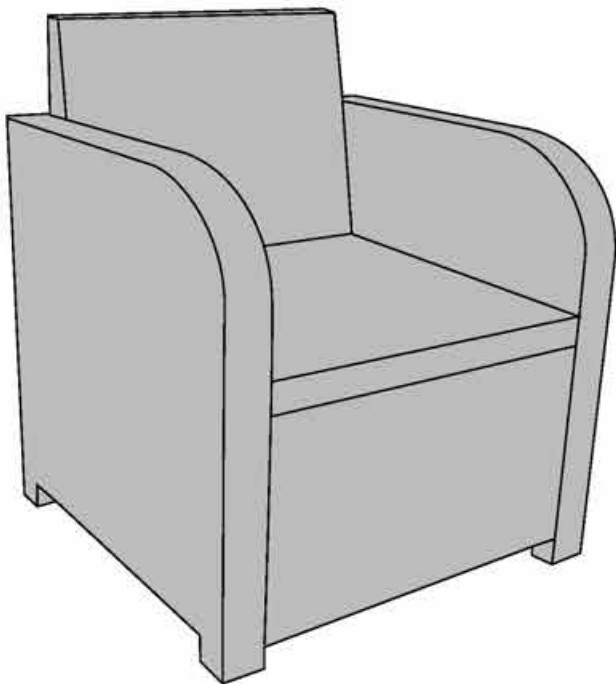

# LOUNGE CHAIR

---

"WICKER LOUNGE CHAIR" / 538958 / 9006

**ALLIBERT** 

P.O.Box 224 | 5120 AE Rijen | The Netherlands | [www.allibert-outdoor.com](http://www.allibert-outdoor.com)

NEN 581

RS (1x)

LS (1x)

8

9

10

13

14