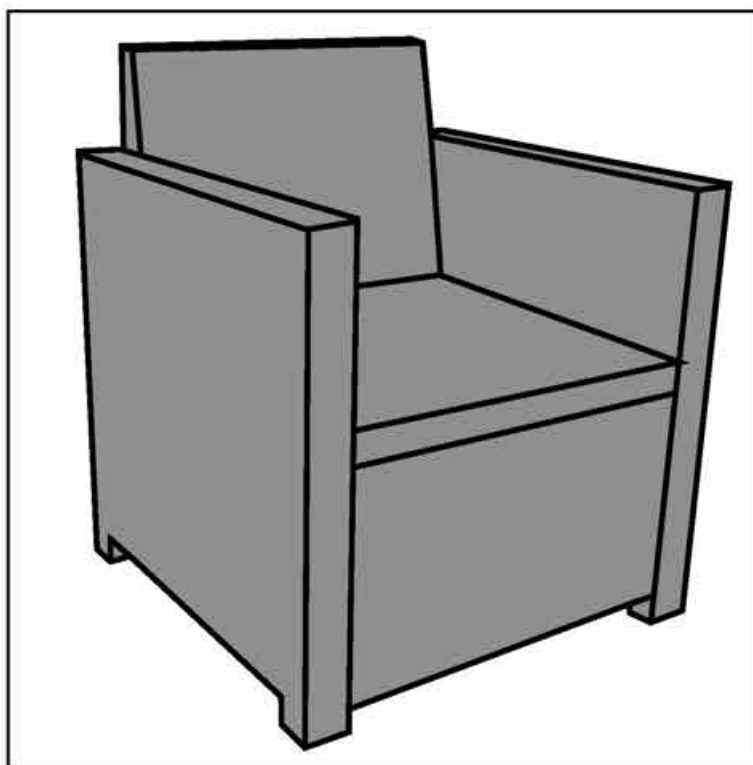

# LOUNGE CHAIR

---

"WICKER LOUNGE CHAIR" / 538958 / 9006

**ALLIBERT** 

P.O.Box 224 | 5120 AE Rijen | The Netherlands | [www.allibert-outdoor.com](http://www.allibert-outdoor.com)

NEN 581

RS (1x)

LS (1x)