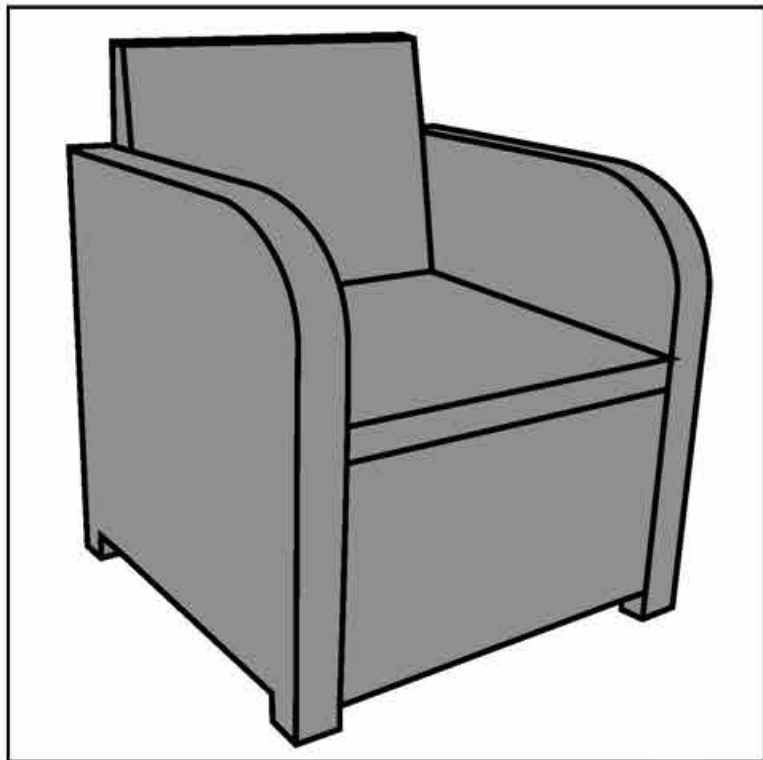

# LOUNGE CHAIR

---

"WICKER LOUNGE CHAIR" / 538958 / 9006

**ALLIBERT** 

P.O.Box 224 | 5120 AE Rijen | The Netherlands | [www.allibert-outdoor.com](http://www.allibert-outdoor.com)

NEN 581

RS (1x)

LS (1x)