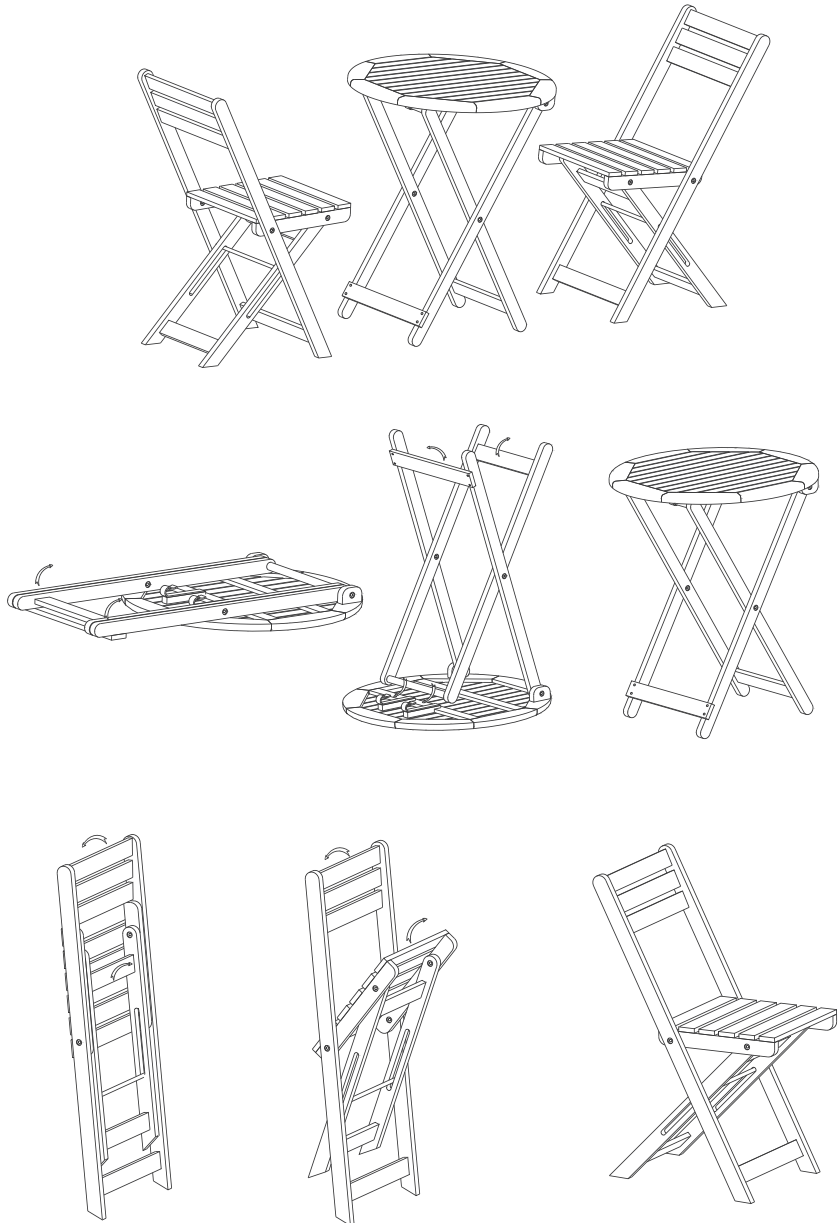

FIELDMANN®
Home & Garden Performance

FDZN 4001

FDZN 4002

FDZN 4003

ASSEMBLY INSTRUCTION

No.	HARDWARE	Qty (Pcs)
A	 (M8*10x6mm)	8
B	 (φ8.5/18x2mm)	8
C		1

 **FIELDMANN**[®]
Home & Garden Performance