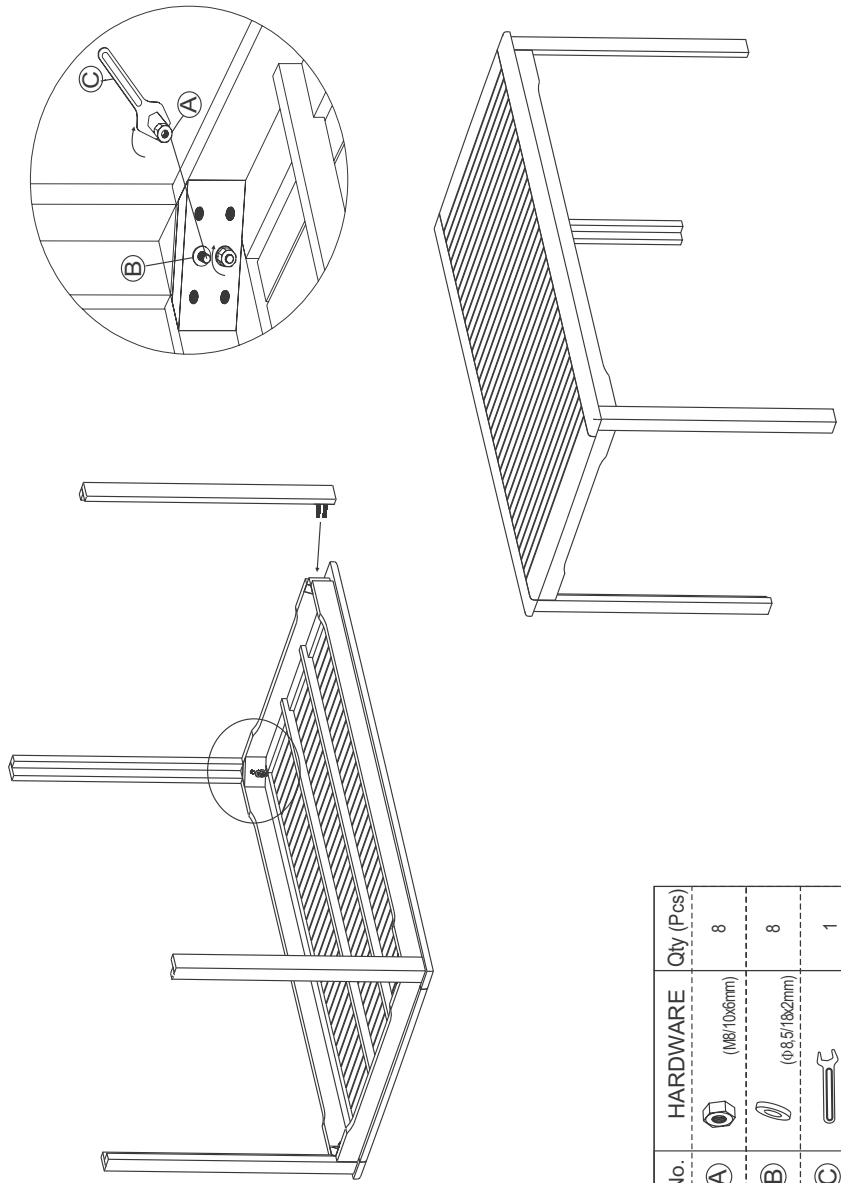

FIELDMANN®
Home & Garden Performance

FDZN 4001

FDZN 4002

FDZN 4003

ASSEMBLY INSTRUCTION

No.	HARDWARE	Qty (Pcs)
A	 (M8*10x6mm)	8
B	 (φ8.5/18x2mm)	8
C		1

 **FIELDMANN**[®]
Home & Garden Performance