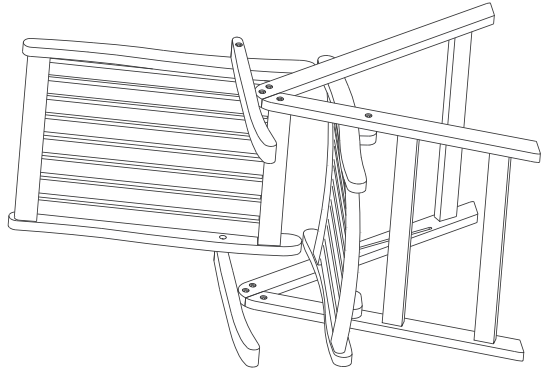

FIELDMANN®
Home & Garden Performance

FDZN 4001

FDZN 4002

FDZN 4003

ASSEMBLY INSTRUCTION

No.	HARDWARE	Qty (Pcs)
A	 (M8*10x6mm)	8
B	 (φ8.5/18x2mm)	8
C		1

 **FIELDMANN**[®]
Home & Garden Performance