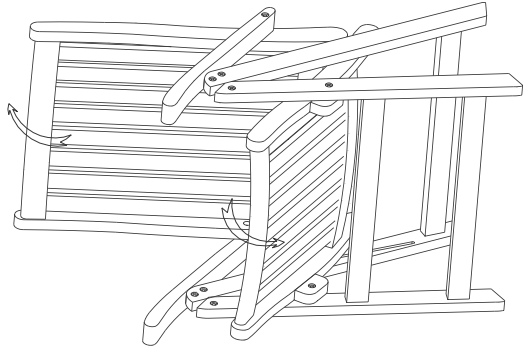

FIELDMANN®
Home & Garden Performance

FDZN 4001

FDZN 4002

FDZN 4003

ASSEMBLY INSTRUCTION

No.	HARDWARE	Qty (Pcs)
A	 (M8*10x6mm)	8
B	 (φ8.5/18x2mm)	8
C		1

 **FIELDMANN**[®]
Home & Garden Performance