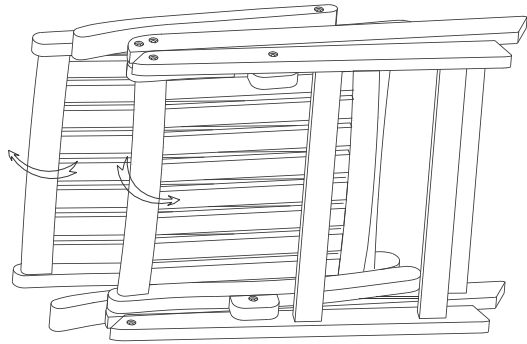

FIELDMANN®
Home & Garden Performance

FDZN 4001

FDZN 4002

FDZN 4003

ASSEMBLY INSTRUCTION

No.	HARDWARE	Qty (Pcs)
A	 (M8*10x6mm)	8
B	 (φ8.5/18x2mm)	8
C		1

 **FIELDMANN**[®]
Home & Garden Performance