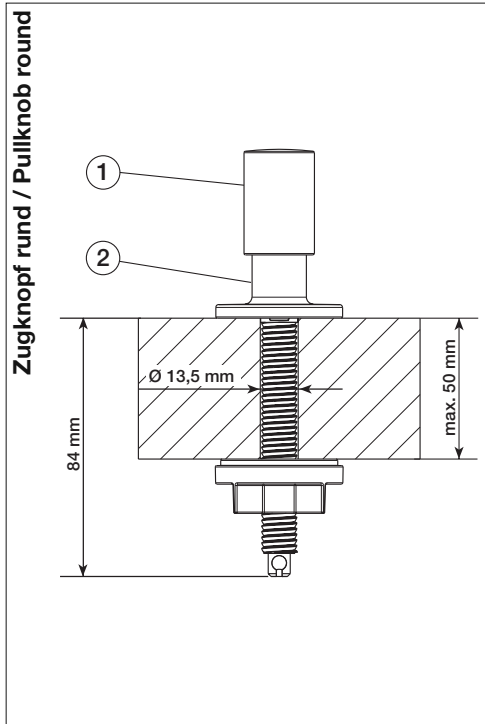

Zugknopf rund
Pullknob round

**BLANCO**

BLANCO GmbH + Co KG
Technischer Kundendienst
Tel.: +49 7045 44-81 419
info@blanco.de · www.blanco.com

222 486 10/2007

- OK
- not OK

1

	(chrome) Art.-No. 116 987
	(stainless steel satin polish) Art.-No. 116 990
	(stainless steel finish) Art.-No. 116 988
	(stainless steel brushed finish) Art.-No. 116 989

2

	(chrome) Art.-No. 116 991
	(stainless steel satin polish) Art.-No. 116 994
	(stainless steel finish) Art.-No. 116 992
	(stainless steel brushed finish) Art.-No. 116 993

- OK
- not OK