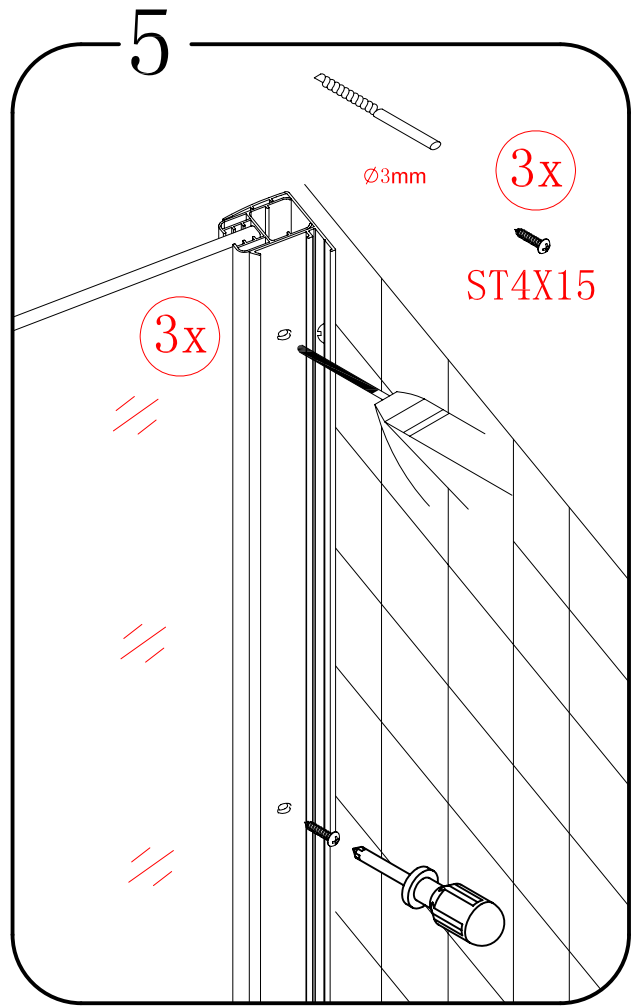

# LEGRO

GL1190 GL1110  
GL1111 GL1112

The logo for GELCO, featuring a stylized 'G' with an orange and blue square above it, followed by the word 'GELCO' in a bold, blue, sans-serif font.

GELCO s.r.o.  
Makovského 1341  
163 00 Praha 6  
info@gelcocz.eu