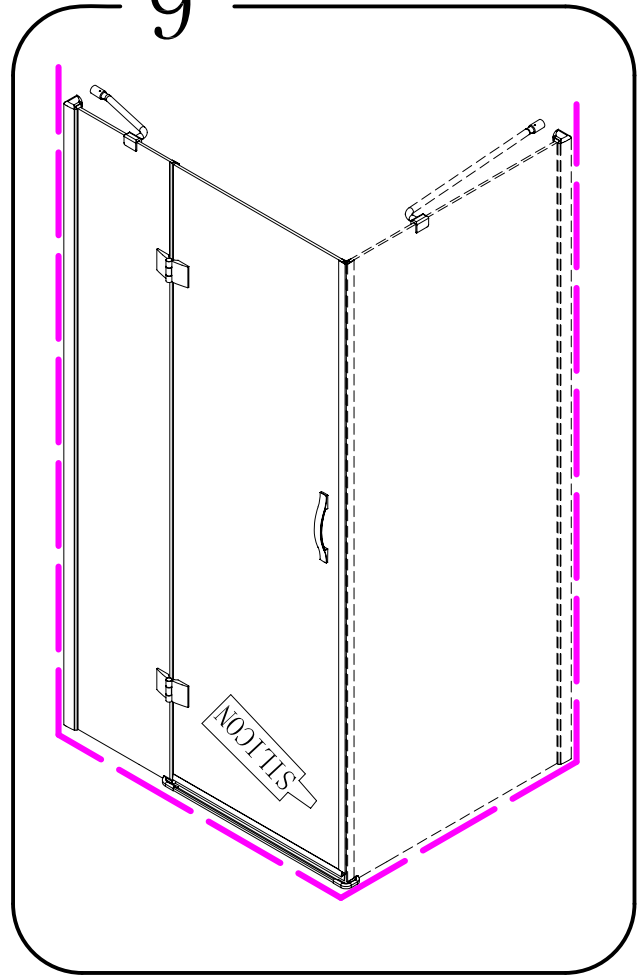

8

9

CE

GELCO s.r.o., Makovského 1341,
163 00 Praha 6

07

EN 14428

Glass shower enclosure
cleaning efficiency: conforming
impact resistance: conforming
operating life: conforming

Skleněné sprchové zástěny
schopnost čištění: vyhovuje
odolnost proti nárazu: vyhovuje
životnost: vyhovuje