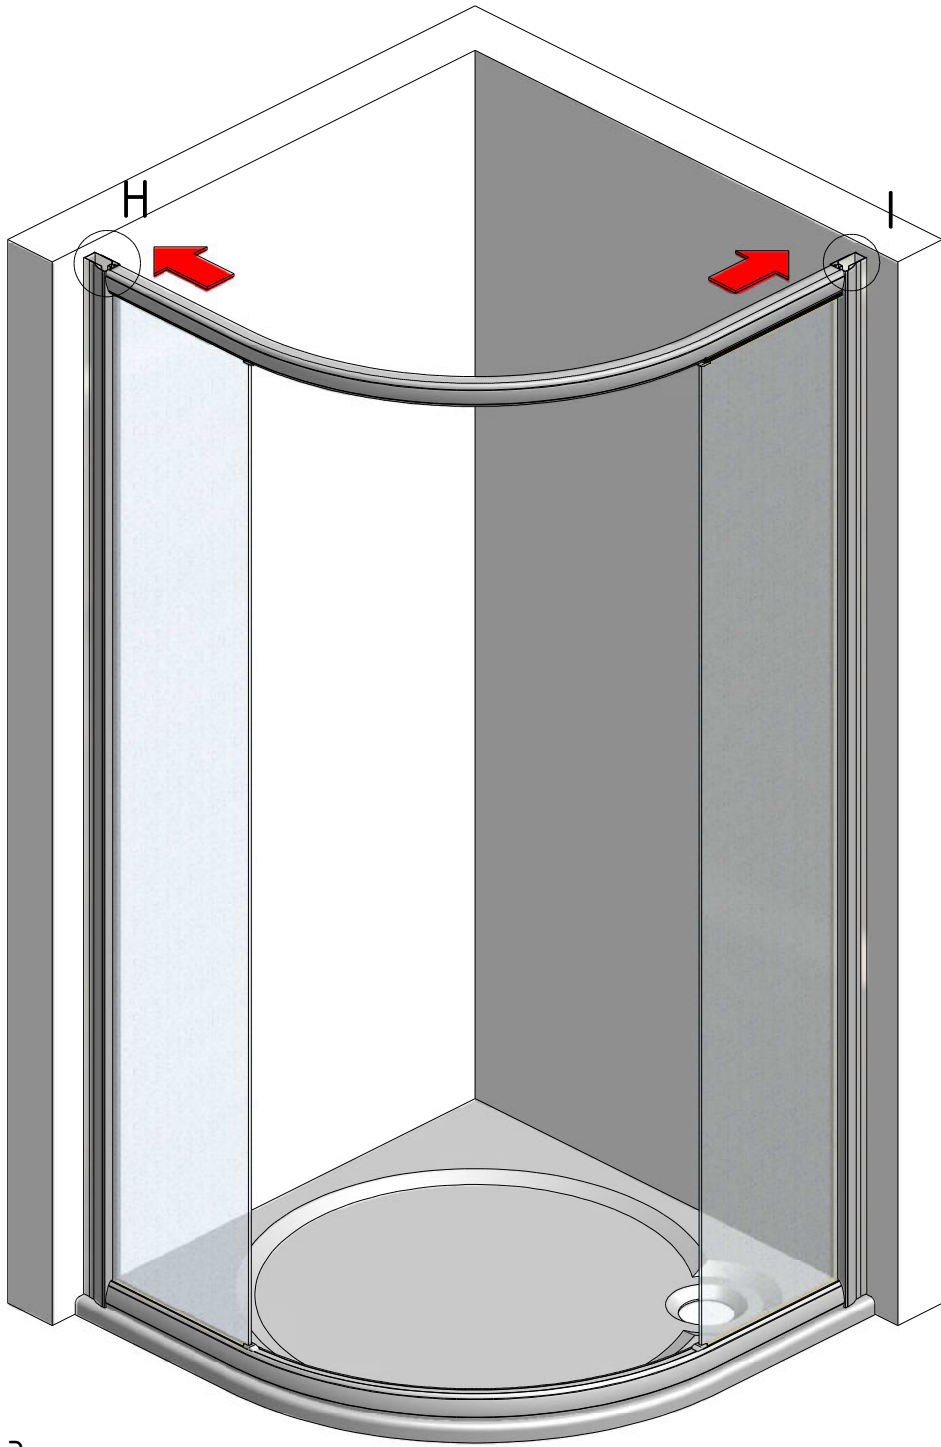

15. 8x (M5425)

19. 2x (MA0013)

18. 1x (M0838)
Ø2,8

F 8x

D 8x

E 8x

G 8x

V75	800	clear glass	ND03-0443-00-02
		chinchilla glass	ND03-0443-00-03
		rauch glass	ND03-0443-00-14
		bronze glass	ND03-0443-00-19
		priting glass	ND03-0443-00-17
	900	clear glass	ND03-0444-00-02
		chinchilla glass	ND03-0444-00-03
		rauch glass	ND03-0444-00-14
		bronze glass	ND03-0444-00-19
		priting glass	ND03-0444-00-17
V76	800;900	clear glass	ND02-0618-00-02
		chinchilla glass	ND02-0618-00-03
		rauch glass	ND02-0618-00-14
		bronze glass	ND02-0618-00-19
		priting glass	ND02-0618-00-17