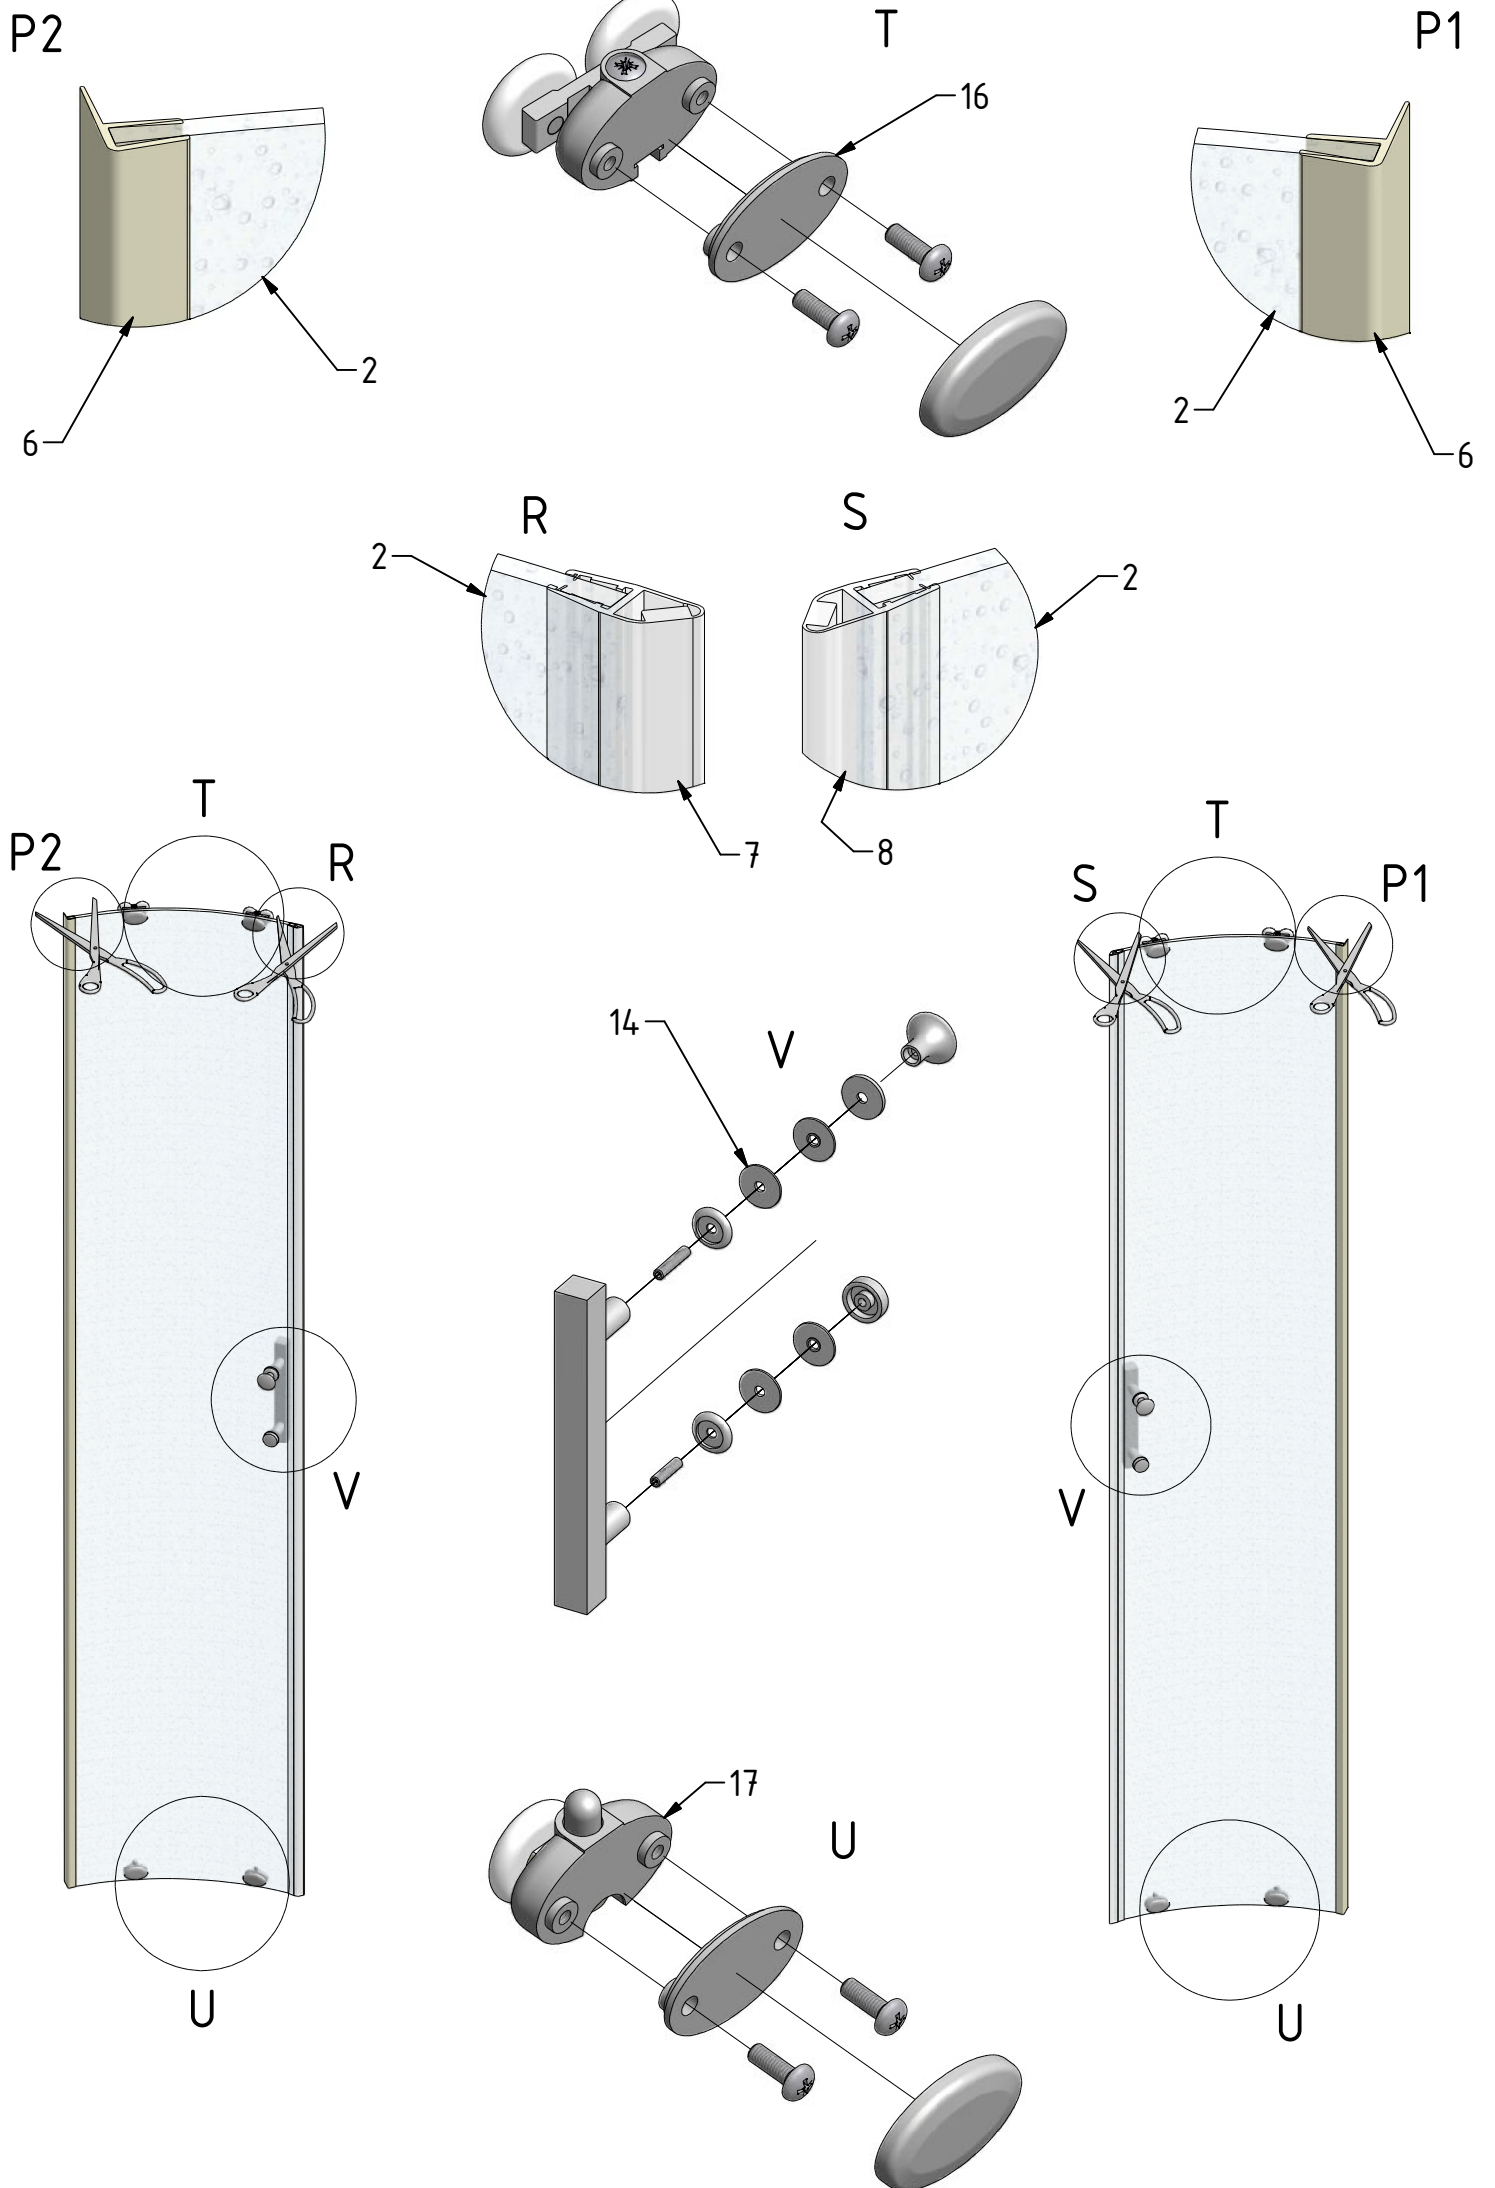

15. 8x (M5425)

19. 2x (MA0013)

18. 1x (M0838)
Ø2,8

F 8x

D 8x

E 8x

G 8x

V75	800	clear glass	ND03-0443-00-02
		chinchilla glass	ND03-0443-00-03
		rauch glass	ND03-0443-00-14
		bronze glass	ND03-0443-00-19
		priting glass	ND03-0443-00-17
	900	clear glass	ND03-0444-00-02
		chinchilla glass	ND03-0444-00-03
		rauch glass	ND03-0444-00-14
		bronze glass	ND03-0444-00-19
		priting glass	ND03-0444-00-17
V76	800;900	clear glass	ND02-0618-00-02
		chinchilla glass	ND02-0618-00-03
		rauch glass	ND02-0618-00-14
		bronze glass	ND02-0618-00-19
		priting glass	ND02-0618-00-17