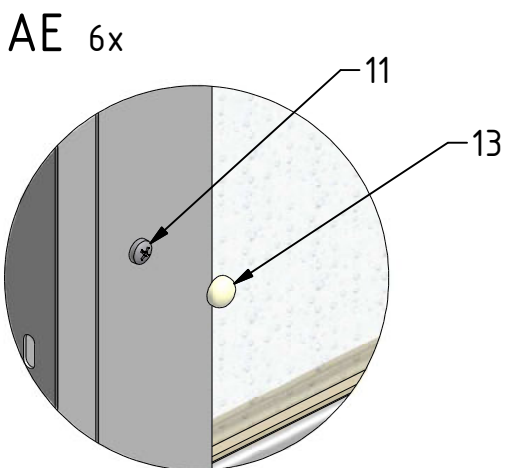

15. 8x (M5425)

19. 2x (MA0013)

18. 1x (M0838)
Ø2,8

F 8x

D 8x

E 8x

G 8x

V75	800	clear glass	ND03-0443-00-02
		chinchilla glass	ND03-0443-00-03
		rauch glass	ND03-0443-00-14
		bronze glass	ND03-0443-00-19
		priting glass	ND03-0443-00-17
	900	clear glass	ND03-0444-00-02
		chinchilla glass	ND03-0444-00-03
		rauch glass	ND03-0444-00-14
		bronze glass	ND03-0444-00-19
		priting glass	ND03-0444-00-17
V76	800;900	clear glass	ND02-0618-00-02
		chinchilla glass	ND02-0618-00-03
		rauch glass	ND02-0618-00-14
		bronze glass	ND02-0618-00-19
		priting glass	ND02-0618-00-17