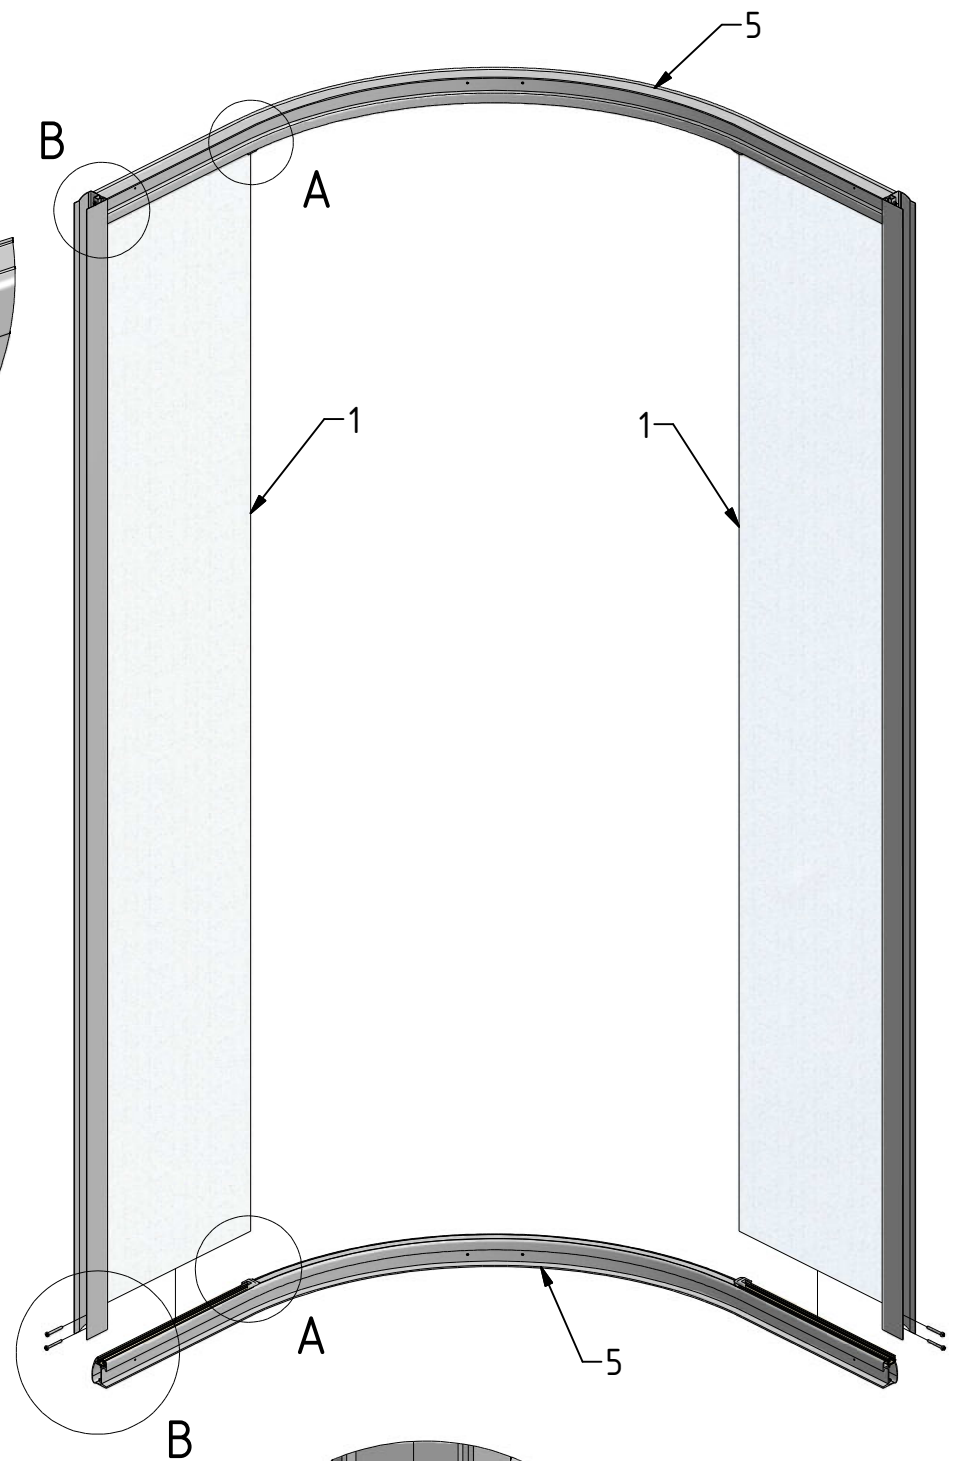

15. 8x (M5425)

19. 2x (MA0013)

18. 1x (M0838)
Ø2,8

F 8x

D 8x

E 8x

G 8x

V75	800	clear glass	ND03-0443-00-02
		chinchilla glass	ND03-0443-00-03
		rauch glass	ND03-0443-00-14
		bronze glass	ND03-0443-00-19
		priting glass	ND03-0443-00-17
	900	clear glass	ND03-0444-00-02
		chinchilla glass	ND03-0444-00-03
		rauch glass	ND03-0444-00-14
		bronze glass	ND03-0444-00-19
		priting glass	ND03-0444-00-17
V76	800;900	clear glass	ND02-0618-00-02
		chinchilla glass	ND02-0618-00-03
		rauch glass	ND02-0618-00-14
		bronze glass	ND02-0618-00-19
		priting glass	ND02-0618-00-17