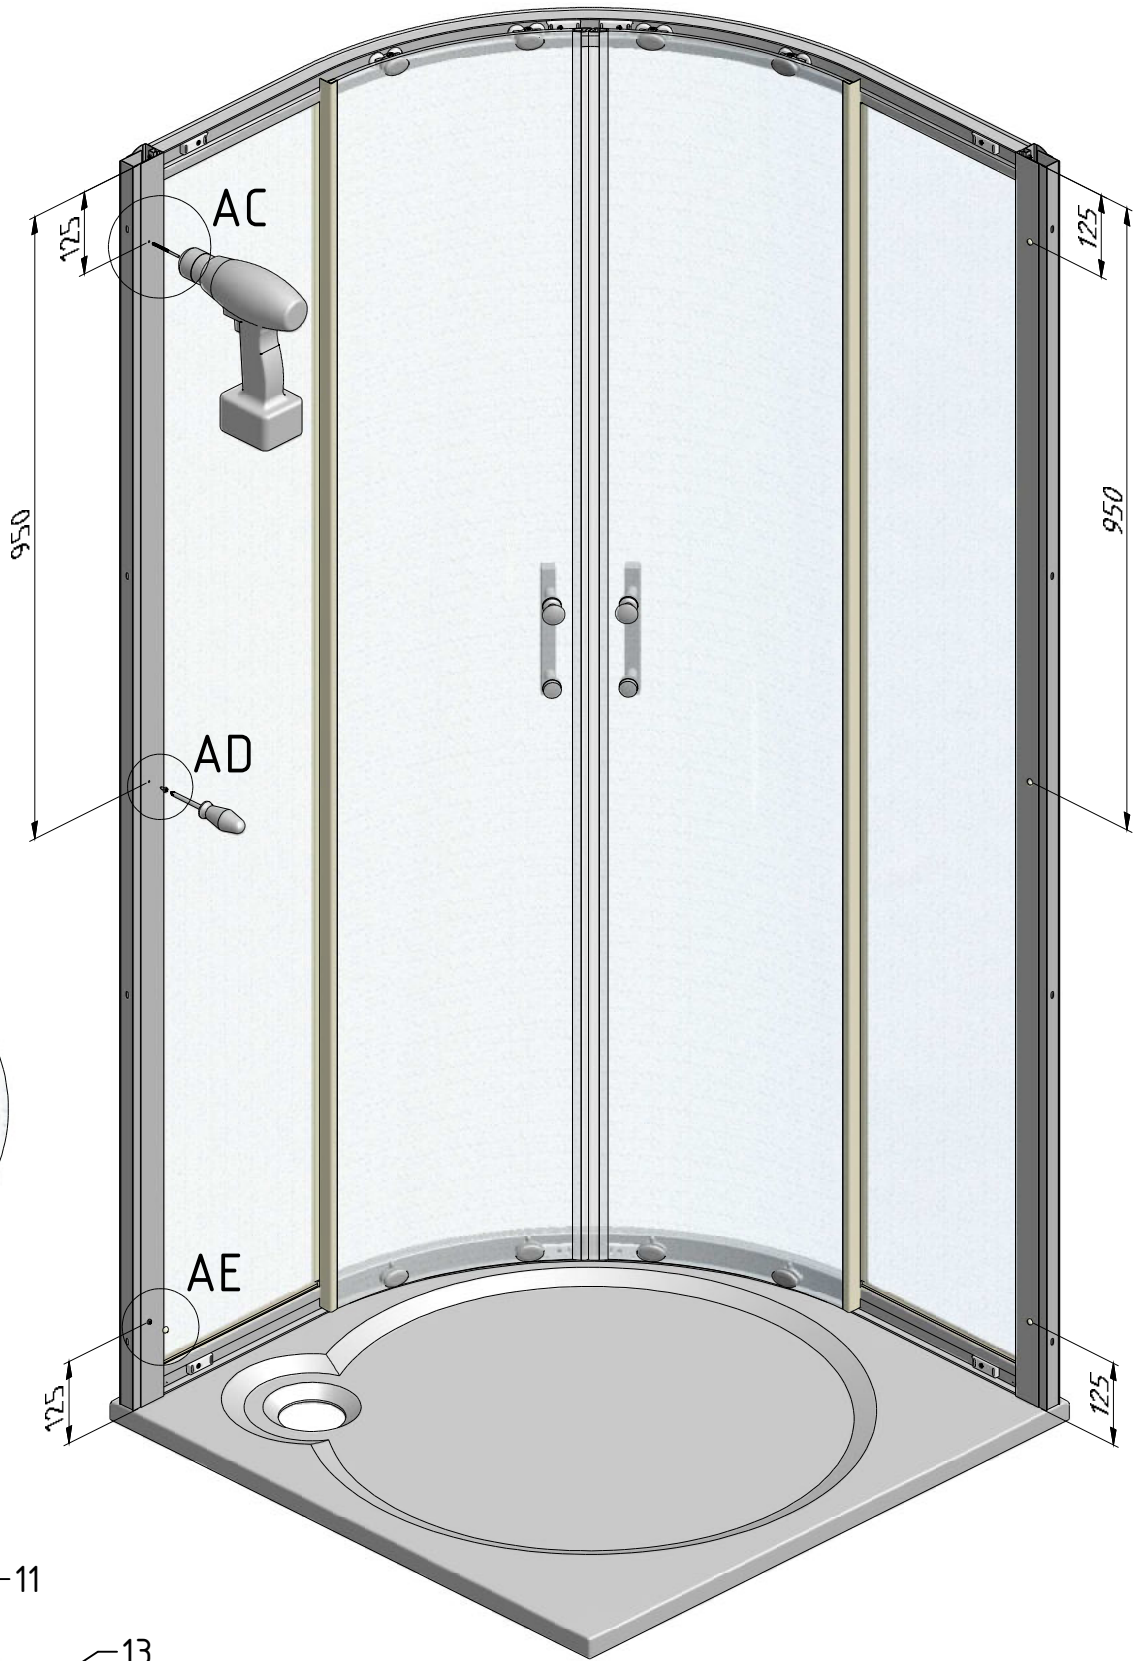

15. 8x (M5425)

19. 2x (MA0013)

18. 1x (M0838)
Ø2,8

F 8x

D 8x

E 8x

G 8x

V75	800	clear glass	ND03-0443-00-02
		chinchilla glass	ND03-0443-00-03
		rauch glass	ND03-0443-00-14
		bronze glass	ND03-0443-00-19
		priting glass	ND03-0443-00-17
	900	clear glass	ND03-0444-00-02
		chinchilla glass	ND03-0444-00-03
		rauch glass	ND03-0444-00-14
		bronze glass	ND03-0444-00-19
		priting glass	ND03-0444-00-17
V76	800;900	clear glass	ND02-0618-00-02
		chinchilla glass	ND02-0618-00-03
		rauch glass	ND02-0618-00-14
		bronze glass	ND02-0618-00-19
		priting glass	ND02-0618-00-17