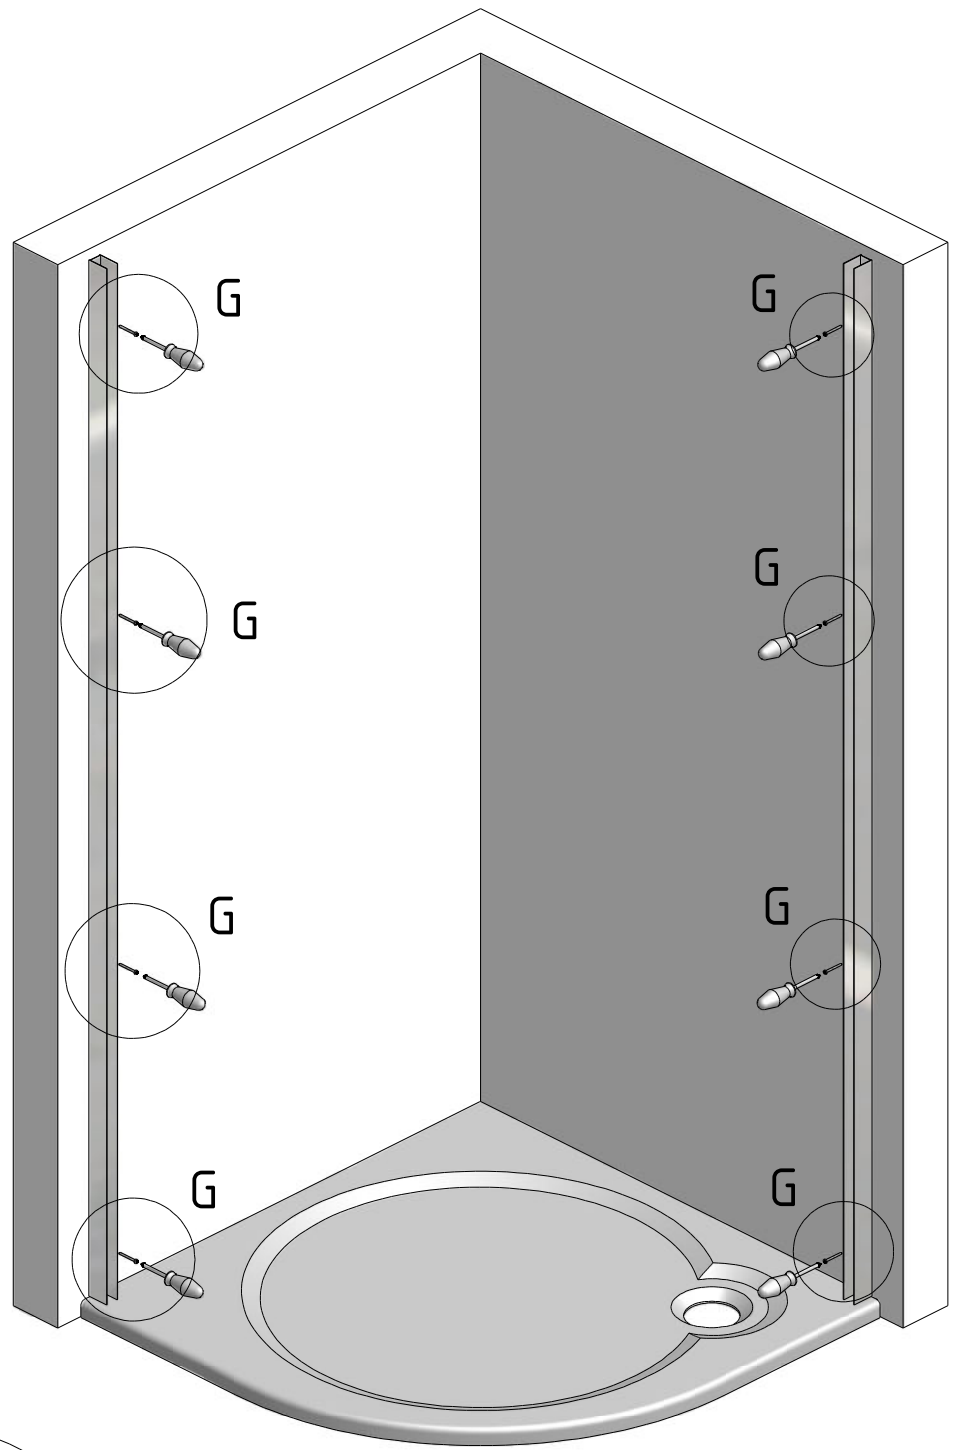

15. 8x (M5425)

19. 2x (MA0013)

18. 1x (M0838)
Ø2,8

F 8x

D 8x

E 8x

G 8x

V75	800	clear glass	ND03-0443-00-02
		chinchilla glass	ND03-0443-00-03
		rauch glass	ND03-0443-00-14
		bronze glass	ND03-0443-00-19
		priting glass	ND03-0443-00-17
	900	clear glass	ND03-0444-00-02
		chinchilla glass	ND03-0444-00-03
		rauch glass	ND03-0444-00-14
		bronze glass	ND03-0444-00-19
		priting glass	ND03-0444-00-17
V76	800;900	clear glass	ND02-0618-00-02
		chinchilla glass	ND02-0618-00-03
		rauch glass	ND02-0618-00-14
		bronze glass	ND02-0618-00-19
		priting glass	ND02-0618-00-17