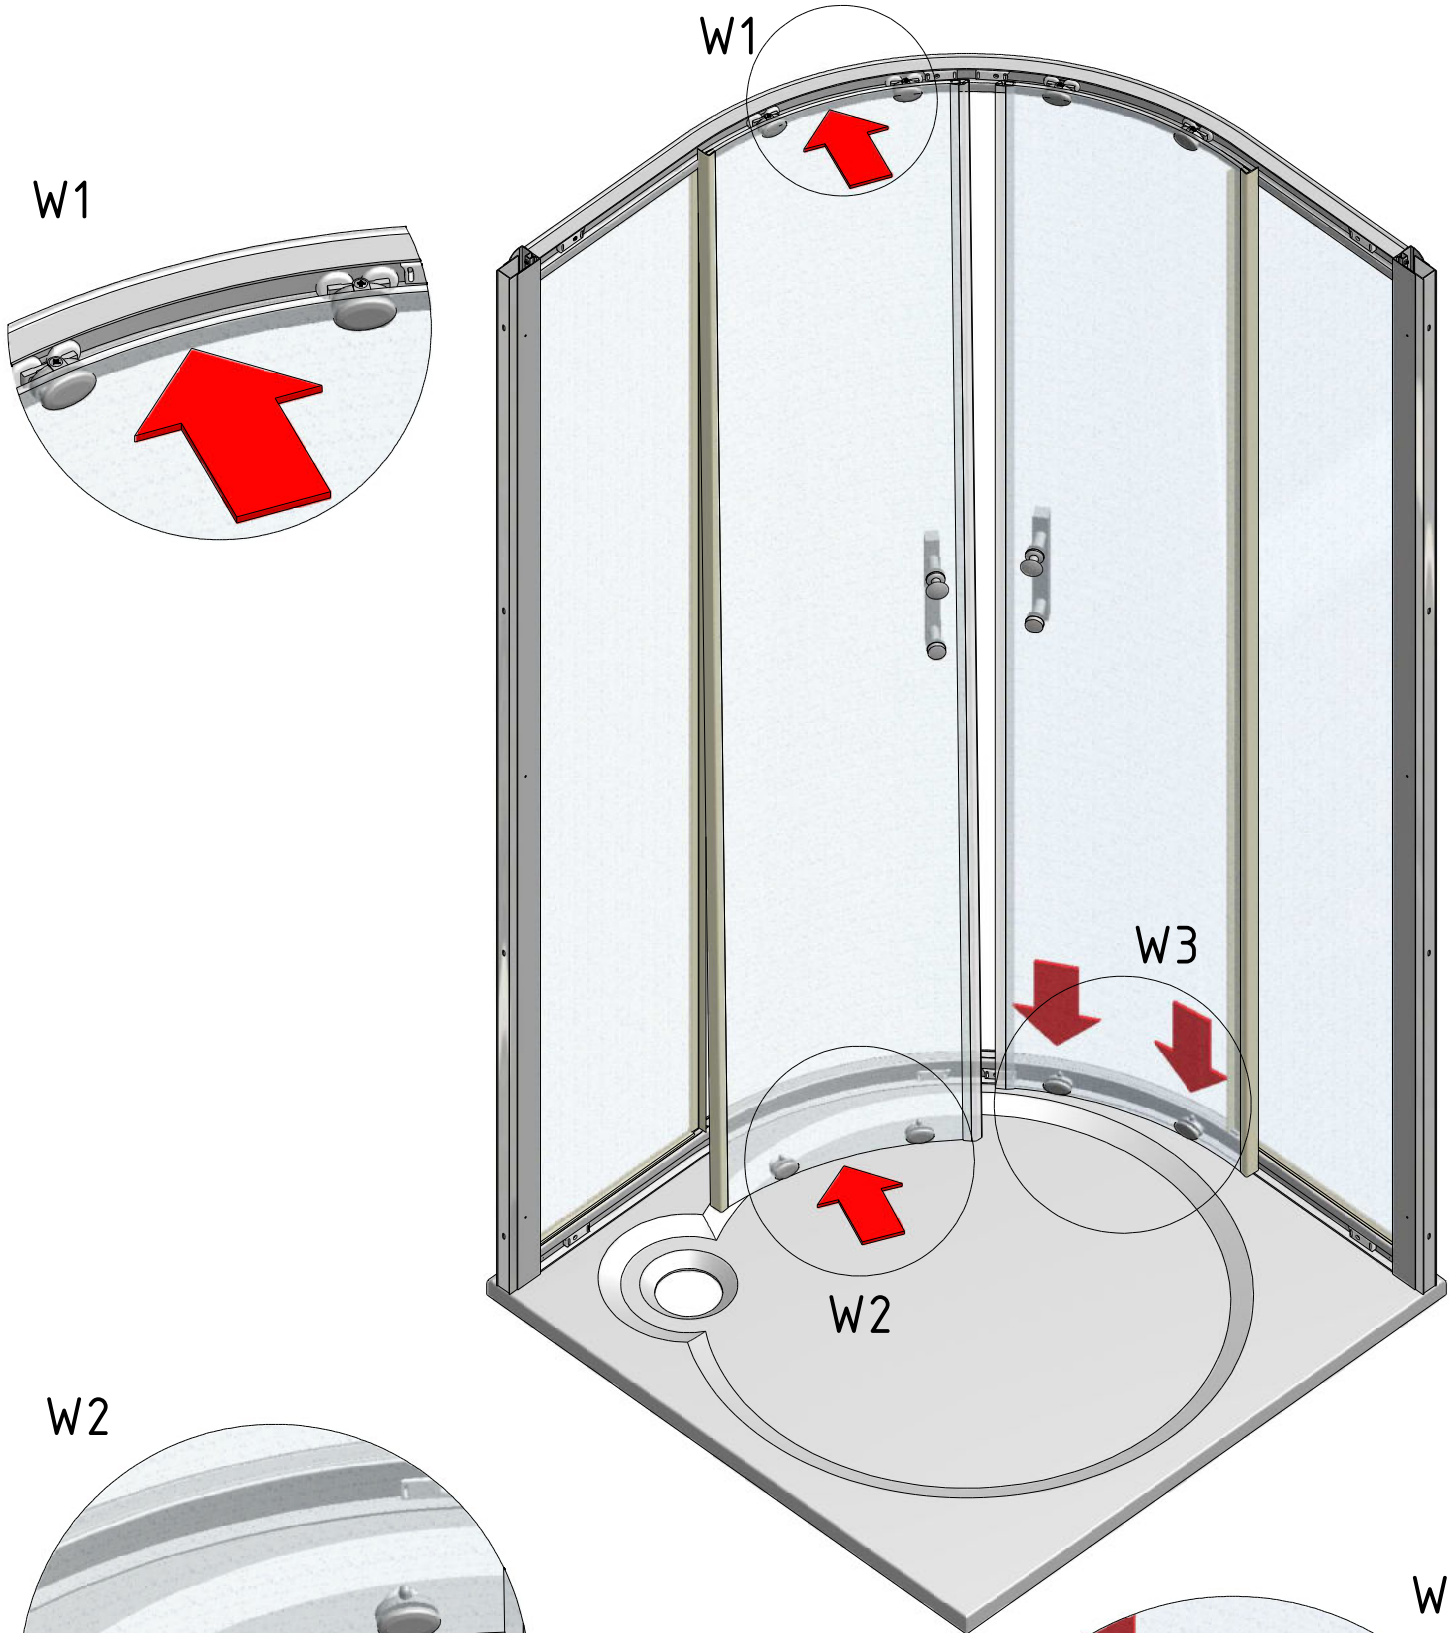

15. 8x (M5425)

19. 2x (MA0013)

18. 1x (M0838)
Ø2,8

F 8x

D 8x

E 8x

G 8x

V75	800	clear glass	ND03-0443-00-02
		chinchilla glass	ND03-0443-00-03
		rauch glass	ND03-0443-00-14
		bronze glass	ND03-0443-00-19
		priting glass	ND03-0443-00-17
	900	clear glass	ND03-0444-00-02
		chinchilla glass	ND03-0444-00-03
		rauch glass	ND03-0444-00-14
		bronze glass	ND03-0444-00-19
		priting glass	ND03-0444-00-17
V76	800;900	clear glass	ND02-0618-00-02
		chinchilla glass	ND02-0618-00-03
		rauch glass	ND02-0618-00-14
		bronze glass	ND02-0618-00-19
		priting glass	ND02-0618-00-17