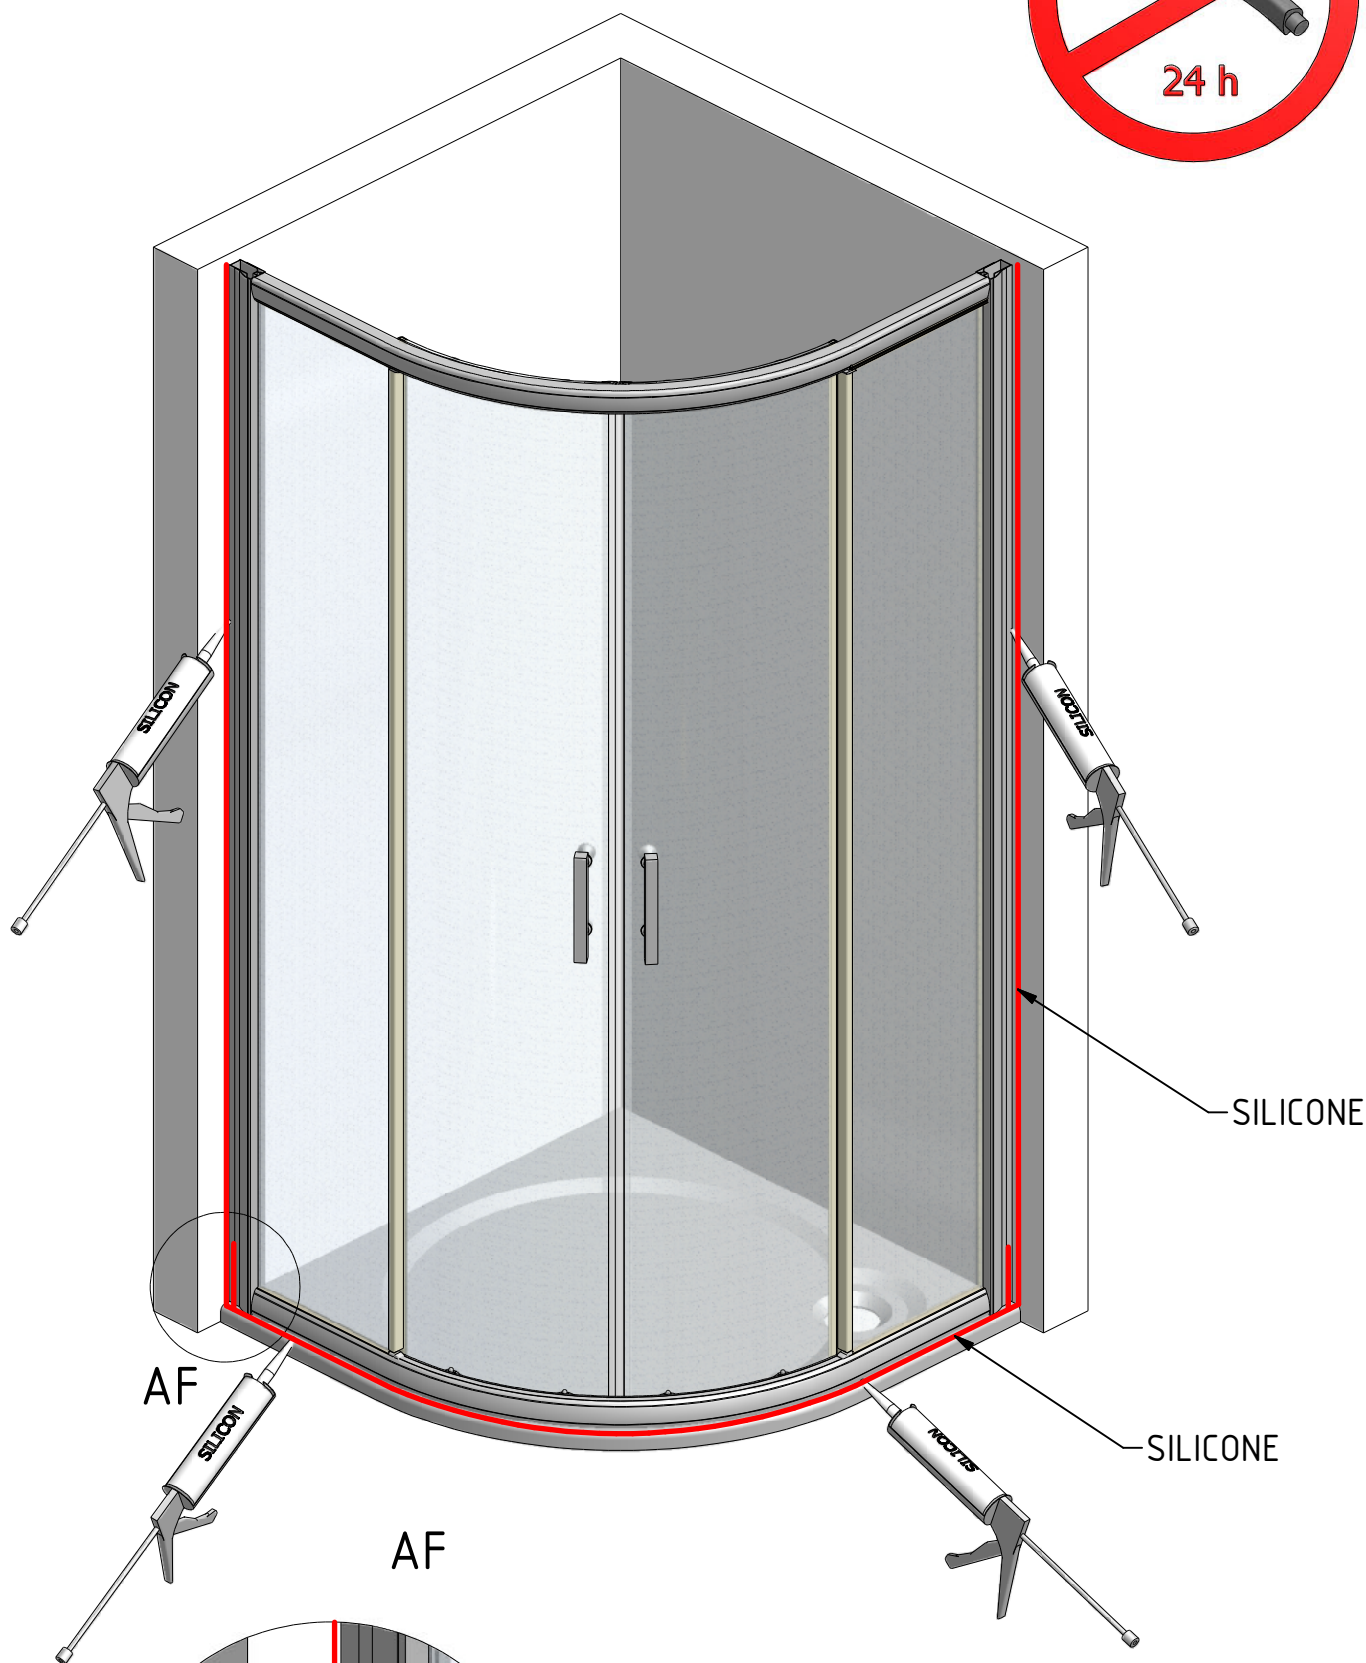

15. 8x (M5425)

19. 2x (MA0013)

18. 1x (M0838)
Ø2,8

F 8x

D 8x

E 8x

G 8x

V75	800	clear glass	ND03-0443-00-02
		chinchilla glass	ND03-0443-00-03
		rauch glass	ND03-0443-00-14
		bronze glass	ND03-0443-00-19
		priting glass	ND03-0443-00-17
	900	clear glass	ND03-0444-00-02
		chinchilla glass	ND03-0444-00-03
		rauch glass	ND03-0444-00-14
		bronze glass	ND03-0444-00-19
		priting glass	ND03-0444-00-17
V76	800;900	clear glass	ND02-0618-00-02
		chinchilla glass	ND02-0618-00-03
		rauch glass	ND02-0618-00-14
		bronze glass	ND02-0618-00-19
		priting glass	ND02-0618-00-17