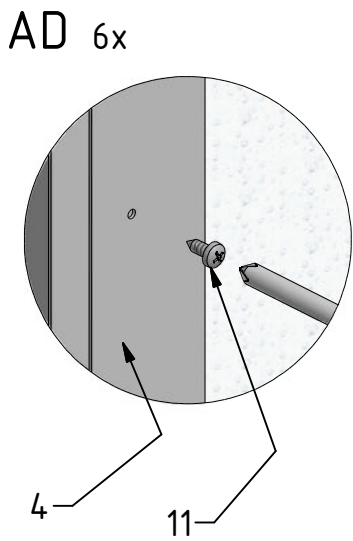

15. 8x (M5425)

19. 2x (MA0013)

18. 1x (M0838)
Ø2,8

F 8x

D 8x

E 8x

G 8x

V75	800	clear glass	ND03-0443-00-02
		chinchilla glass	ND03-0443-00-03
		rauch glass	ND03-0443-00-14
		bronze glass	ND03-0443-00-19
		priting glass	ND03-0443-00-17
	900	clear glass	ND03-0444-00-02
		chinchilla glass	ND03-0444-00-03
		rauch glass	ND03-0444-00-14
		bronze glass	ND03-0444-00-19
		priting glass	ND03-0444-00-17
V76	800;900	clear glass	ND02-0618-00-02
		chinchilla glass	ND02-0618-00-03
		rauch glass	ND02-0618-00-14
		bronze glass	ND02-0618-00-19
		priting glass	ND02-0618-00-17