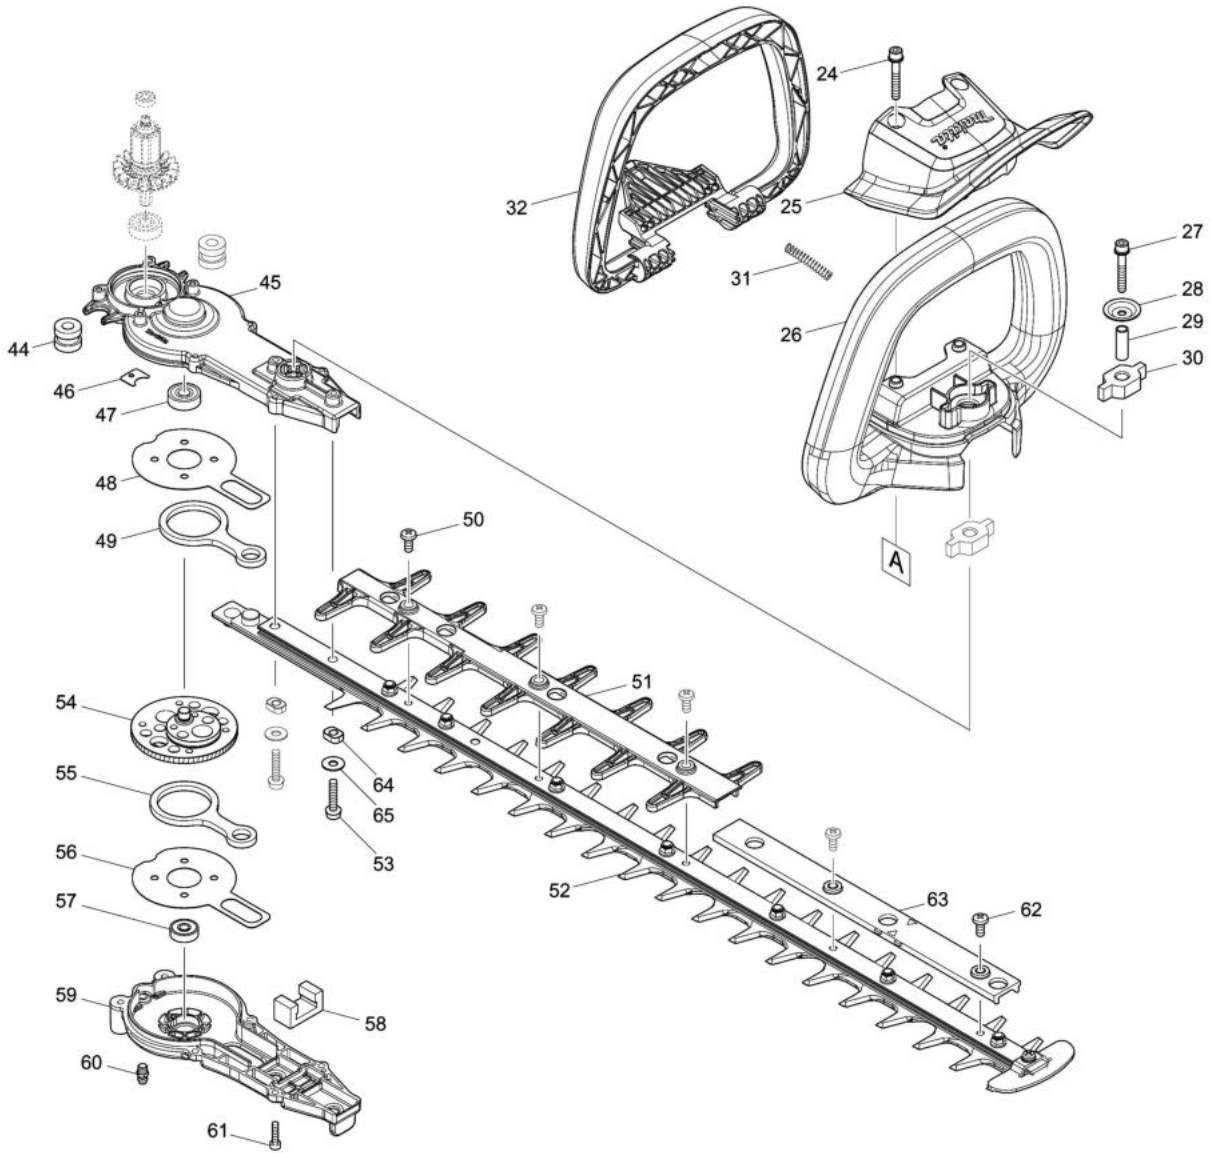

Model No.DUH601 600MM CORDLESS HEDGE TRIMMER

Model No.DUH601 600MM CORDLESS HEDGE TRIMMER

Položka	Číslo dílu	Popis	Změna	Množství	New/Old	Možnost 1	Možnost 2	Poznámka
001	458406-0	LOCK LEVER L		1				
002	183J51-9	HANDLE SET		1				
C10	263005-3	RUBBER PIN 6		2				
D10		INC. 14						
003	140A04-7	SUB CONTROLLER COMPLETE		1				
C10	806G56-1	INDICATION LABEL		1				
C20	817C42-3	SWITCH LABEL		1				
004	458570-7	SLIDER		1				
005	458405-2	LOCK ARM		1				
006	234204-4	COMPRESSION SPRING 8		1				
007	650781-2	SWITCH C3JW-6B-P		1				
008	458403-6	LOCK OFF LEVER		1				
009	458404-4	SWITCH LEVER R		1				
010	232454-5	TORSION SPRING 10		1				
011	620818-9	CONTROLLER		1				
012	644809-6	TERMINAL		1				
013	854K10-3	DUH601 SERIAL NO. LABEL		1				
014	183J51-9	HANDLE SET		1				
C10	263005-3	RUBBER PIN 6		2				
D10		INC. 2						
015	266326-2	TAPPING SCREW 4X18		6				
016	458407-8	LOCK LEVER R		1				
017	266326-2	TAPPING SCREW 4X18		1				
018	854K03-0	DUH601 NAME PLATE		1				
019	183K21-4	HOUSING SET		1				
C10	252143-6	COLLARED HEX.NUT M5-8		2				
C20	424344-8	DAMPER		4				
D10		INC. 22						
020	651083-9	SWITCH C3XA-1PSPM		1				
021	266326-2	TAPPING SCREW 4X18		4				
022	183K21-4	HOUSING SET		1				
C10	252143-6	COLLARED HEX.NUT M5-8		2				
C20	424344-8	DAMPER		4				
D10		INC. 19						
023	266326-2	TAPPING SCREW 4X18		2				
024	265182-7	+ PAN HEAD SCREW M5X25		2				
025	458399-1	PROTECTOR		1				
026	458400-2	FRONT GRIP E		1				
027	251476-6	H.S.H.BOLT M5X35 WITH WR		1				
028	253416-0	DISH WASHER 5		1				
029	257678-2	SLEEVE 6		1				
030	422260-8	RUBBER SLEEVE 8		2				
031A	233222-9	COMPRESSION SPRING 5		1	*			
031C	233222-9	COMPRESSION SPRING 5		2				
031-1A	233222-9	COMPRESSION SPRING 5	O	2				

Please order the parts with part number.

Print Date 8/3/2019