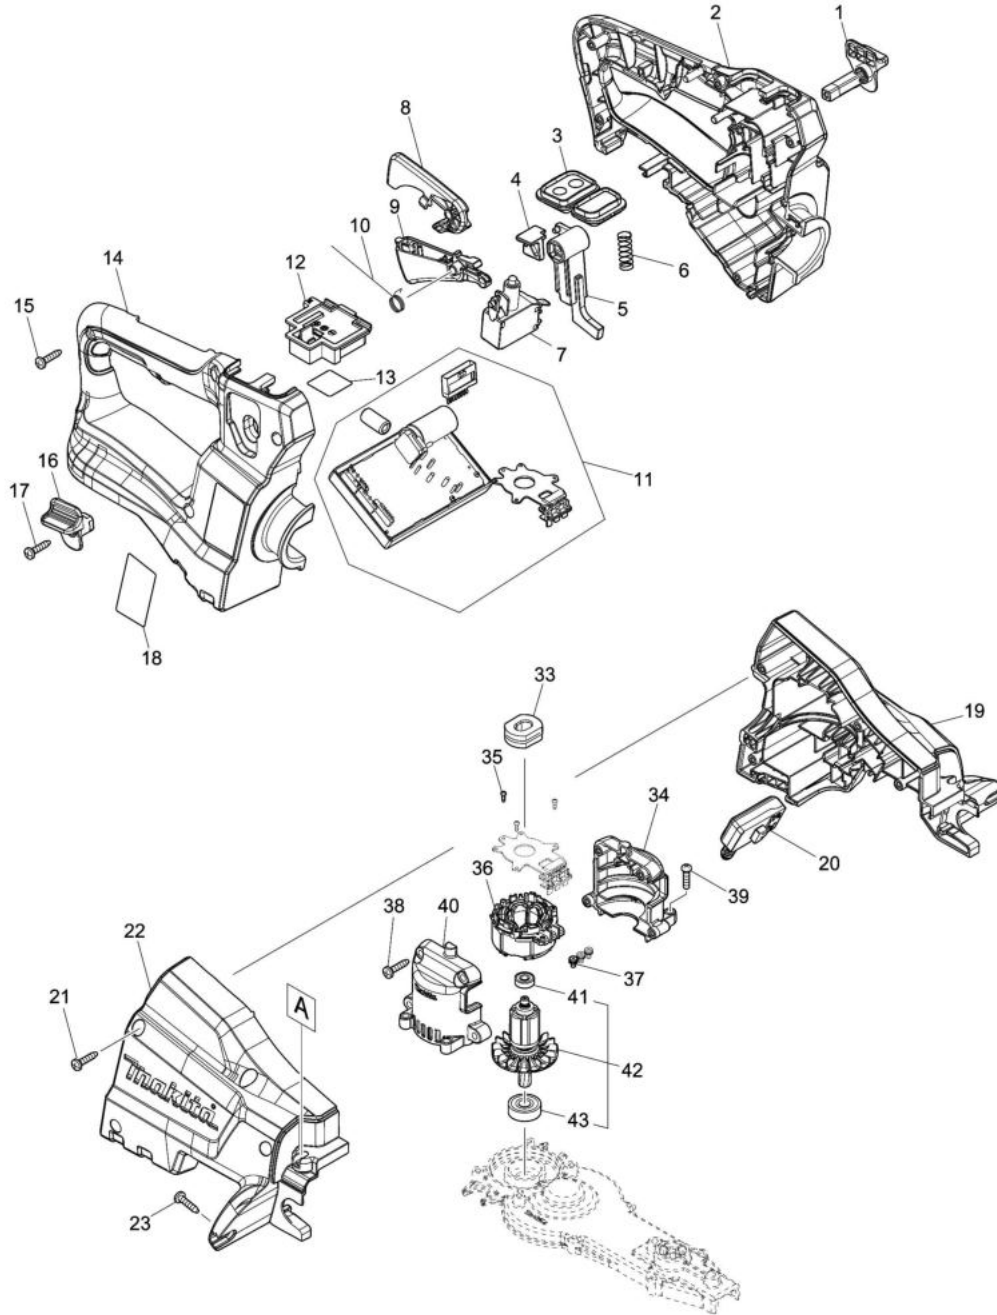

Model No.DUH601 600MM CORDLESS HEDGE TRIMMER