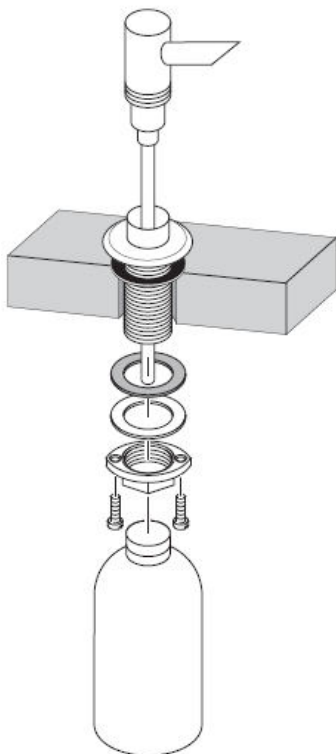

# assembly instructions

**Dispenser**  
40418XXX

**hangrohe**

Lift off pump and lid for filling and cleaning.