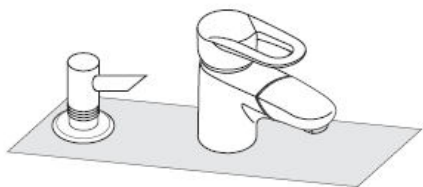

# assembly instructions

**Dispenser**  
40418XXX

**hangrohe**

Lift off pump and lid for filling and cleaning.