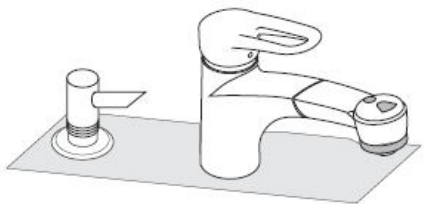

# assembly instructions

**Dispenser**  
40418XXX

**hangrohe**

Lift off pump and lid for filling and cleaning.