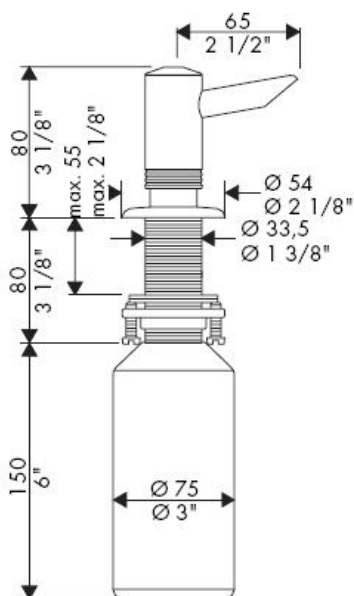

# assembly instructions

**Dispenser**  
40418XXX

**hangrohe**

Lift off pump and lid for filling and cleaning.