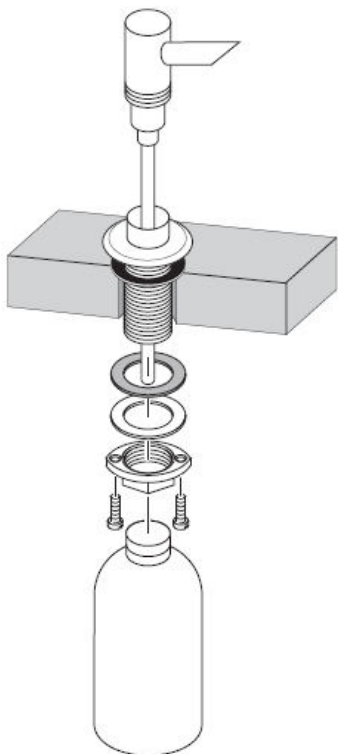

Per riempire e pulire il contenitore togliere la pompa e il coperchio.