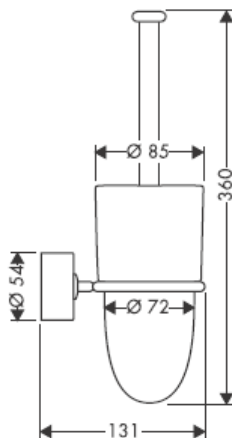

41535XXX

The glass could be of a different size as illustrated due to it being blown by mouth.