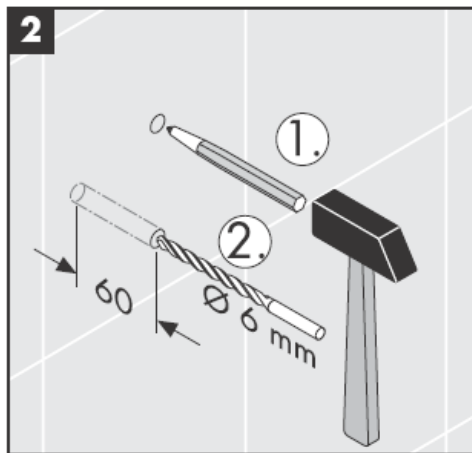

41535XXX

41536XXX

41538XXX

The glass could be of a different size as illustrated due to it being blown by mouth.

Decor ring only for chrome plated/gold plated variant!

---

Lift off pump and lid for filling and cleaning.