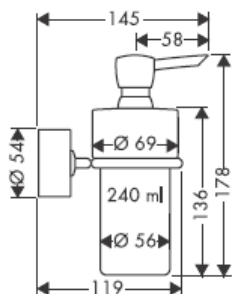

41519XXX

The glass could be of a different size as illustrated due to it being blown by mouth.