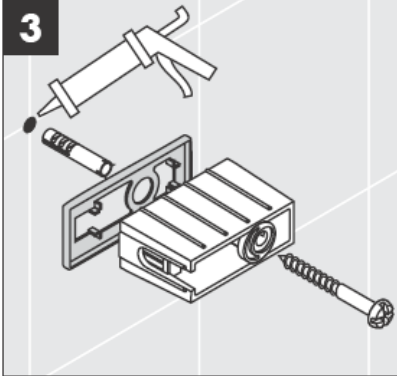

Decor ring only for chrome plated/gold plated variant!