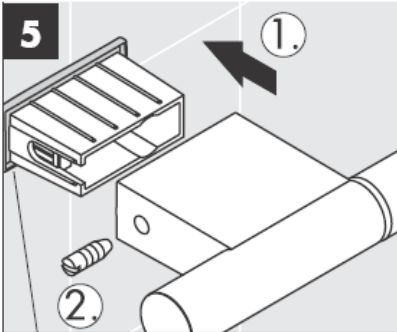

Decor ring only for chrome plated/gold plated variant!